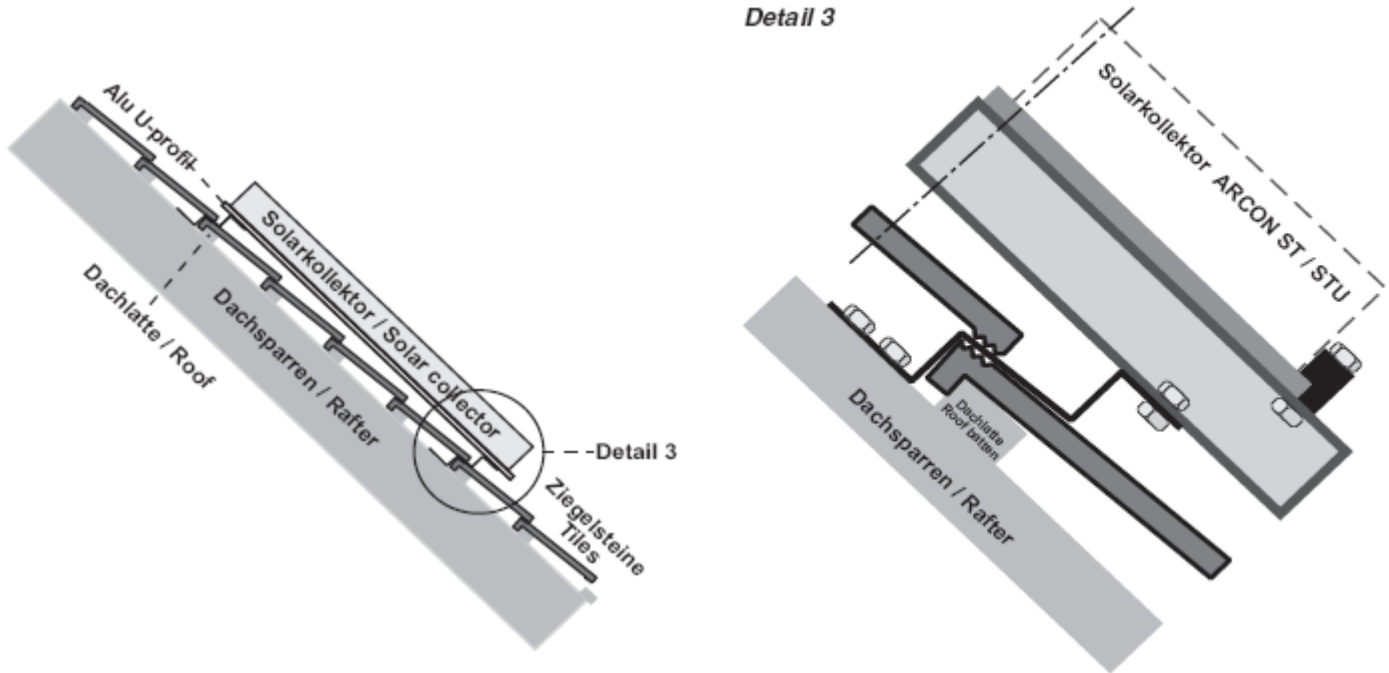

EMBALLAGE (var 001): 300x1250x300

Variant 001

List of parts (each collector)

- 2 pcs. 40x40 mm Alu U-profiles
- 4 pcs. \varnothing 8x20 mm Stainless steel screws
- 4 pcs. \varnothing 8x35 mm Stainless steel screws
- 8 pcs. \varnothing 8 mm Self-locking stainless nuts
- 8 pcs. \varnothing 8x50 mm Coach screws
- 4 pcs. S-fittings
- 4 pcs. Fibre washers
- 4 pcs. 15x20 mm Alu special fittings

Montering nedfällt tegeltak

VARIANT 002

VARIANT 003

Montering fristående