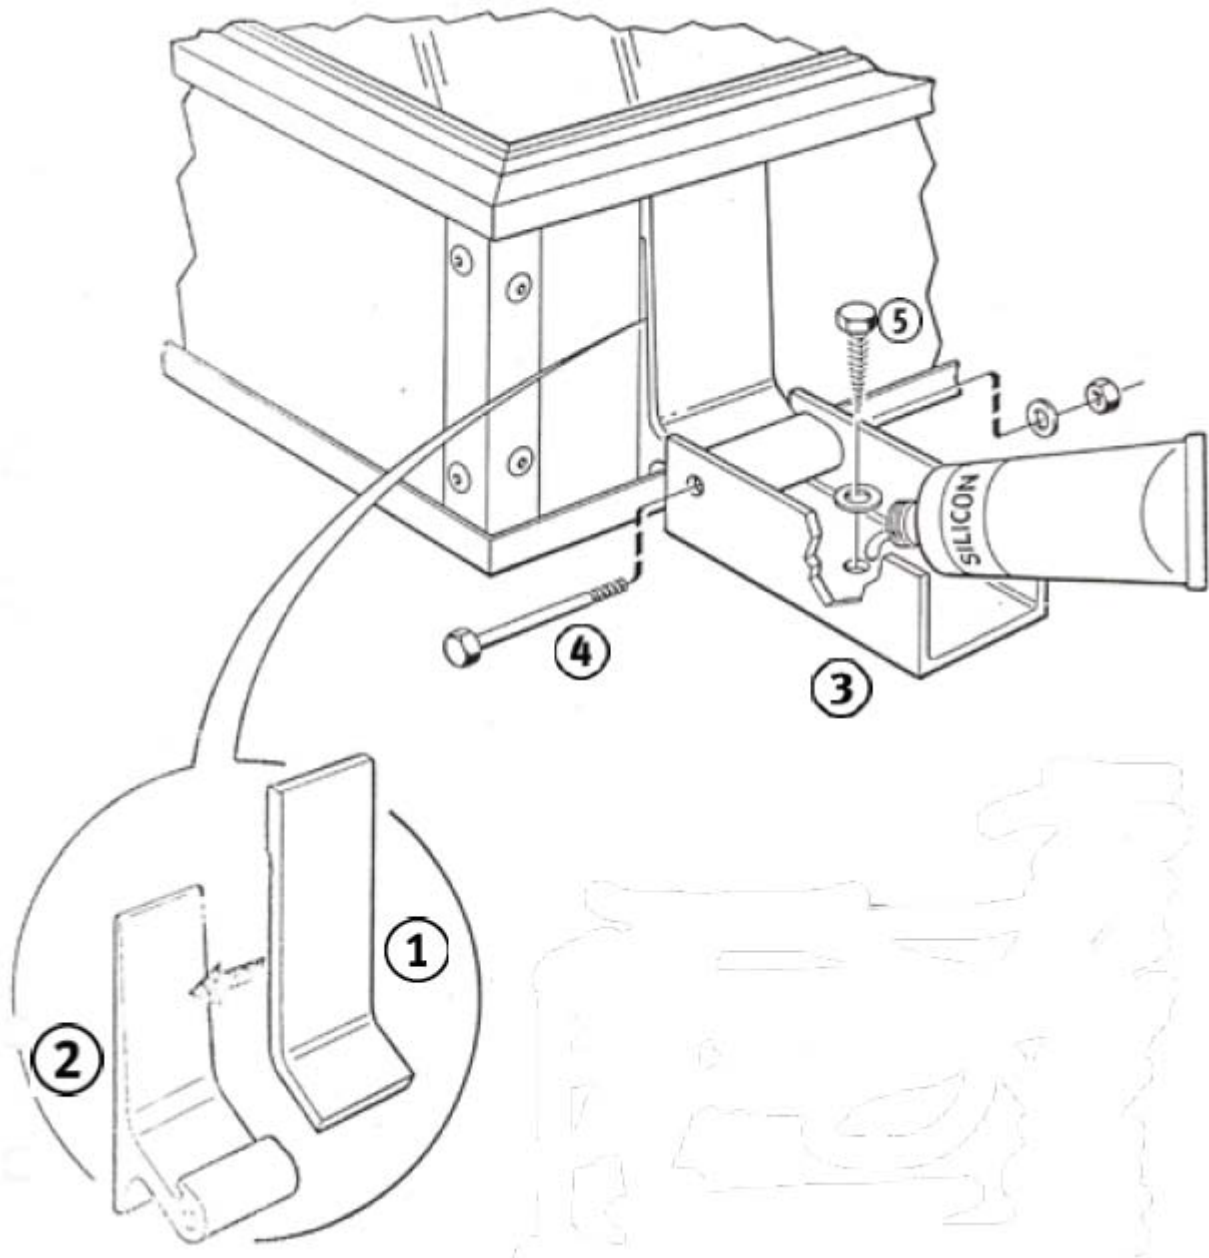

EMBALLAGE (var 001): 300x1250x300

Variant 001

List of parts (each collector)

- 2 pcs. 40x40 mm Alu U-profiles
- 4 pcs. \varnothing 8x20 mm Stainless steel screws
- 4 pcs. \varnothing 8x35 mm Stainless steel screws
- 8 pcs. \varnothing 8 mm Self-locking stainless nuts
- 8 pcs. \varnothing 8x50 mm Coach screws
- 4 pcs. S-fittings
- 4 pcs. Fibre washers
- 4 pcs. 15x20 mm Alu special fittings

Montering nedfällt tegeltak

VARIANT 002

VARIANT 003

Montering fristående