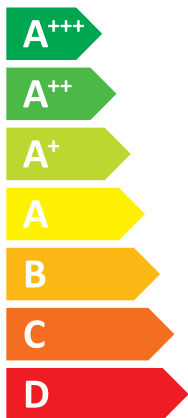

ENERG

енергия · ενεργεια

Samsung

AE125HCTPGS / AE200DNWMPK

A++

A+

Two icons showing sound power levels: a speaker inside a house icon and a house with a speaker icon.

42 dB