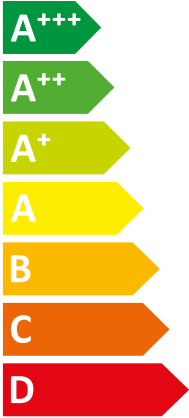

ENERG
енергия · ενεργεια

Vaillant

VWF 52/4

A⁺⁺

A⁺

Two icons showing sound power levels. The top icon shows a speaker inside a house with the text "40 dB". The bottom icon shows a speaker outside a house with the text "0 dB".

Three square icons representing power output. The top icon is dark blue with the text "5 kW". The middle icon is medium blue with the text "5 kW". The bottom icon is light blue with the text "5 kW".