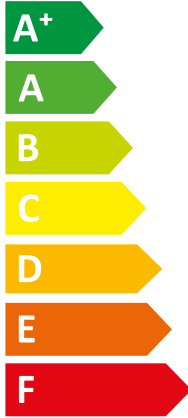

ENERG
енергия · ενεργεια

Vaillant

VWF 52/4

A⁺⁺

A⁺

Two icons showing sound power levels. The top icon shows a speaker inside a house with the text "40 dB". The bottom icon shows a speaker outside a house with the text "0 dB".

Three square icons representing power output. The top icon is dark blue with the text "5 kW". The middle icon is medium blue with the text "5 kW". The bottom icon is light blue with the text "5 kW".