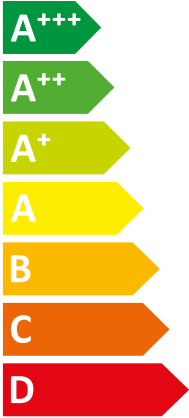

**ENERG**  
енергия · ενεργεια

Vaillant

VWF 82/4

**A<sup>++</sup>**

**A<sup>+</sup>**

Two icons showing sound power levels. The top icon shows a speaker inside a house with the text "45 dB". The bottom icon shows a speaker outside a house with the text "0 dB".

Three icons representing power output. Each icon consists of a square followed by the text "9 kW". The squares are dark blue, medium blue, and light blue.