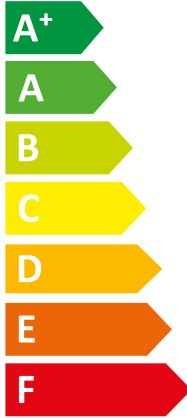

**ENERG**  
енергия · ενεργεια

Vaillant

VWF 82/4

**A<sup>++</sup>**

**A<sup>+</sup>**

Two icons showing sound power levels. The top icon shows a speaker inside a house with the text "45 dB". The bottom icon shows a speaker outside a house with the text "0 dB".

Three icons representing power output. Each icon consists of a square followed by the text "9 kW". The squares are dark blue, medium blue, and light blue.