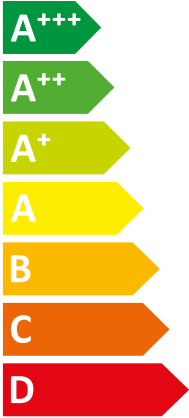

**ENERG**  
енергия · ενεργεια

Vaillant

VWF 112/4

**A++**

**A**

Two icons showing sound power levels. The top icon shows a speaker inside a house with the text "43 dB". The bottom icon shows a speaker outside a house with the text "0 dB".

A legend with three colored squares and their corresponding power consumption values: a dark blue square for "11 kW", a medium blue square for "11 kW", and a light blue square for "11 kW".