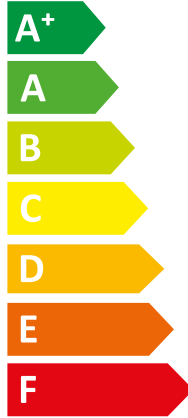

**ENERG**  
енергия · ενεργεια

Vaillant

VWF 112/4

**A++**

**A**

Two icons showing sound power levels. The top icon shows a speaker inside a house with the text "43 dB". The bottom icon shows a speaker outside a house with the text "0 dB".

A legend with three colored squares and their corresponding power consumption values: a dark blue square for "11 kW", a medium blue square for "11 kW", and a light blue square for "11 kW".