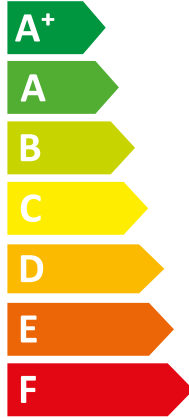

**ENERG**  
енергия · ενεργεια

VWL 55/5 AS 230V S2 + VWL 58/5

I Vaillant

II IS

**A++**

**A**

Two sound power level icons. The top one shows a house with a speaker icon and the text "43 dB". The bottom one shows a house with a speaker icon and the text "54 dB".

A legend for power consumption in kW, shown as a rounded rectangle with three colored squares: dark blue for "4 kW", medium blue for "5 kW", and light blue for "3 kW".