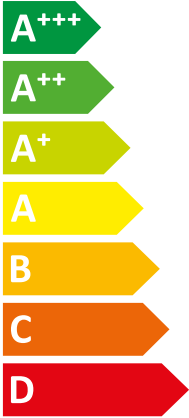

**ENERG**  
енергия · ενεργεια

VWL 55/5 AS 230V S2 + VWL 58/5

I Vaillant

II IS

**A++**

**A**

Two sound power level icons. The top one shows a house with a speaker icon and the text "43 dB". The bottom one shows a house with a speaker icon and the text "54 dB".

A legend for power consumption in kW, shown as a rounded rectangle with three colored squares: dark blue for "4 kW", medium blue for "5 kW", and light blue for "3 kW".