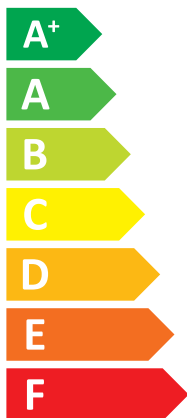

### 3X400V

**A+**

**A**

Two icons showing sound power levels. The top icon shows a speaker inside a house with the value **47 dB**. The bottom icon shows a speaker outside a house with the value **0 dB**.

Legend for power consumption: a dark blue square for 3 kW, a medium blue square for **3 kW**, and a light blue square for 3 kW.