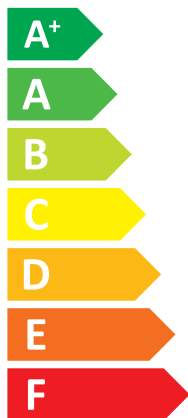

ENERG

енергия · ενεργεια

NIBE F370 E

NIBE

3X400V

A+

A

Two icons showing sound power levels. The top icon shows a speaker inside a house with the value **47 dB**. The bottom icon shows a speaker outside a house with the value **0 dB**.

A legend with three colored squares and their corresponding power consumption values: a dark blue square for **3 kW**, a medium blue square for **3 kW**, and a light blue square for **3 kW**.