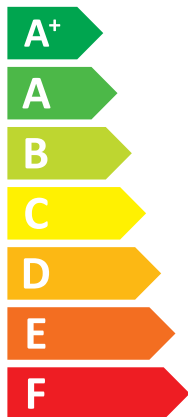

ENERG

енергия · ενεργεια

Y IJA
IE IA

NIBE F470 RF

NIBE

3X400V

A+

A

Two icons showing sound power levels. The top icon shows a speaker inside a house with the text "52 dB". The bottom icon shows a speaker outside a house with the text "0 dB".

- 3 kW
- 3 kW**
- 3 kW