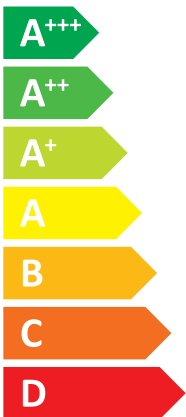

ENERG

енергия · ενεργεια

Y IJA
IE IA

NIBE F470 RF

NIBE

3X400V

A+

A

Two icons showing sound power levels. The top icon shows a speaker inside a house with the text "52 dB". The bottom icon shows a speaker outside a house with the text "0 dB".

- 3 kW
- 3 kW**
- 3 kW