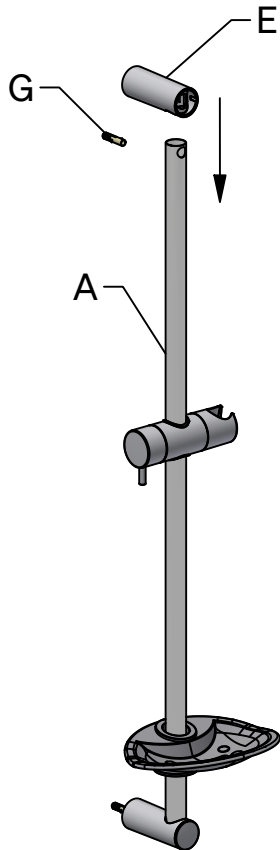

GB **Please note:** When drilling into the wall/floor, please insure that you do not damage the damp proof course. The method of wall mounting must be suited to the material of the wall (preboring, plugs etc.).

3

4

5

6

7

Blandare / Blander / Hana / Mixer

Pos.	Titel / Title	Krom/ Chrome	Svart/ Black	Blyertssvart/ P.black
1	Duschhandtag 3-funktion / Shower handle with 3 sprays	95010	95012	95035
2	Glider Ø19 mm / Hand shower sliding holder Ø19 mm	99391	99392	95048
3	Duschslang 150 cm / Shower hose 150 cm	95025	95024	95124
4	Flödesbegränsare 6L duschhandtag / Water saver 6L for hand shower	95052	95052	95052