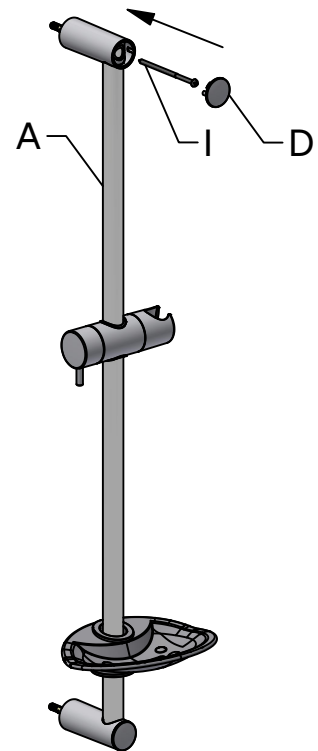

GB **Please note:** When drilling into the wall/floor, please insure that you do not damage the damp proof course. The method of wall mounting must be suited to the material of the wall (preboring, plugs etc.).

3

4

5

6

7

Blandare / Blander / Hana / Mixer

Pos.	Titel / Title	Krom/ Chrome	Svart/ Black	Blyertssvart/ P.black
1	Duschhandtag 3-funktion / Shower handle with 3 sprays	95010	95012	95035
2	Glider Ø19 mm / Hand shower sliding holder Ø19 mm	99391	99392	95048
3	Duschslang 150 cm / Shower hose 150 cm	95025	95024	95124
4	Flödesbegränsare 6L duschhandtag / Water saver 6L for hand shower	95052	95052	95052