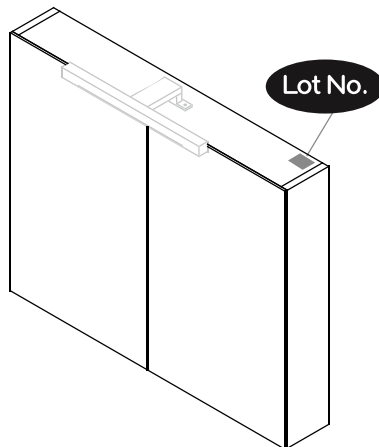

Lot No.

- Ⓢ🇪 LOT-nummer
- Ⓢ🇫🇮 LOT-numeron
- Ⓢ🇳🇴 LOT-nummeret
- Ⓢ🇩🇰 LOT nummer
- Ⓢ🇬🇧 LOT number

NORO®

- Ⓢ🇪 LOT nummer används för spårning av information av produktens tillverkningshistoria. Informationen är mycket viktig i vår strävan av att göra Noro's produkter bättre.
- Ⓢ🇫🇮 LOT numeroa käytetään jäljittämään tuotteen valmistushistoria. Tieto on erittäin tärkeä jotta voimme parantaa Noro tuotteiden laatua.
- Ⓢ🇳🇴 LOT nummer brukes for sporing av informasjon av produktet produksjonshistorie. Informasjonen er viktig for at vi skal kunne gjøre Noro's produkter bedre.
- Ⓢ🇩🇰 LOT nummer bruges til at spore oplysninger om produktets fremstilling historie. Oplysningerne er meget vigtig i vores bestræbelser på at gøre Noro's produkter bedre.
- Ⓢ🇬🇧 LOT number is used to track the details of the product's manufacturing history. The information is very important in our quest to make the Noro's products better.