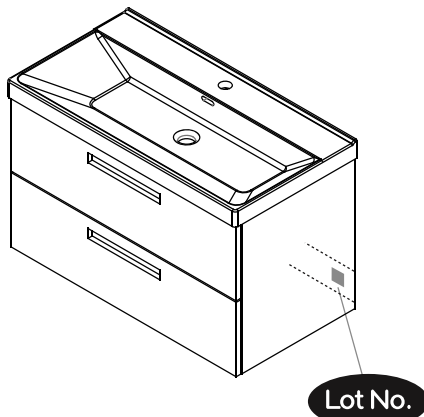

Lot No.

- Ⓢ🇪 LOT-nummer
- Ⓢ🇫🇮 LOT-numeron
- Ⓢ🇳🇴 LOT-nummeret
- Ⓢ🇩🇰 LOT nummer
- Ⓢ🇬🇧 LOT number

NORO®

- Ⓢ🇪 LOT nummer används för spårning av information av produktens tillverkningshistoria. Informationen är mycket viktig i vår strävan av att göra Noro's produkter bättre.
- Ⓢ🇫🇮 LOT numeroa käytetään jäljittämään tuotteen valmistushistoria. Tieto on erittäin tärkeä jotta voimme parantaa Noro tuotteiden laatua.
- Ⓢ🇳🇴 LOT nummer brukes for sporing av informasjon av produktet produksjonshistorie. Informasjonen er viktig for at vi skal kunne gjøre Noro's produkter bedre.
- Ⓢ🇩🇰 LOT nummer bruges til at spore oplysninger om produktets fremstilling historie. Oplysningerne er meget vigtig i vores bestræbelser på at gøre Noro's produkter bedre.
- Ⓢ🇬🇧 LOT number is used to track the details of the product's manufacturing history. The information is very important in our quest to make the Noro's products better.