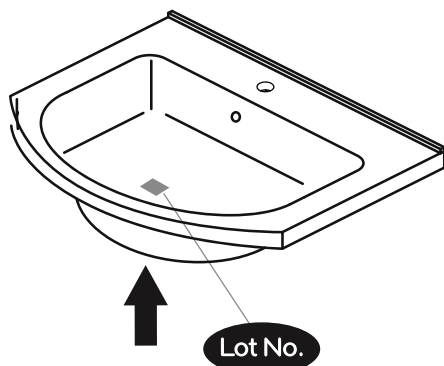

Lot No.

- Ⓢ🇪 LOT-nummer
- Ⓢ🇫🇮 LOT-numeron
- Ⓢ🇳🇴 LOT-nummeret
- Ⓢ🇩🇰 LOT nummer
- Ⓢ🇬🇧 LOT number

NORO®

- Ⓢ🇪 LOT nummer används för spårning av information av produktens tillverkningshistoria. Informationen är mycket viktig i vår strävan av att göra Noro's produkter bättre.
- Ⓢ🇫🇮 LOT numeroa käytetään jäljittämään tuotteen valmistushistoria. Tieto on erittäin tärkeä jotta voimme parantaa Noro tuotteiden laatua.
- Ⓢ🇳🇴 LOT nummer brukes for sporing av informasjon av produktet produksjonshistorie. Informasjonen er viktig for at vi skal kunne gjøre Noro's produkter bedre.
- Ⓢ🇩🇰 LOT nummer bruges til at spore oplysninger om produktets fremstilling historie. Oplysningerne er meget vigtig i vores bestræbelser på at gøre Noro's produkter bedre.
- Ⓢ🇬🇧 LOT number is used to track the details of the product's manufacturing history. The information is very important in our quest to make the Noro's products better.