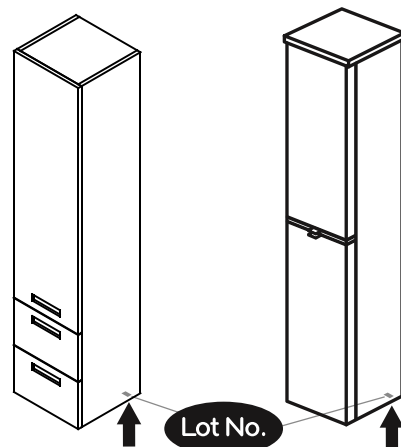

Lot No.

- Ⓢ🇪 LOT-nummer
- Ⓢ🇫🇮 LOT-numeron
- Ⓢ🇳🇴 LOT-nummeret
- Ⓢ🇩🇰 LOT nummer
- Ⓢ🇬🇧 LOT number

NORO®

- Ⓢ🇪 LOT nummer används för spårning av information av produktens tillverkningshistoria. Informationen är mycket viktig i vår strävan av att göra Noro's produkter bättre.
- Ⓢ🇫🇮 LOT numeroa käytetään jäljittämään tuotteen valmistushistoria. Tieto on erittäin tärkeä jotta voimme parantaa Noro tuotteiden laatua.
- Ⓢ🇳🇴 LOT nummer brukes for sporing av informasjon av produktet produksjonshistorie. Informasjonen er viktig for at vi skal kunne gjøre Noro's produkter bedre.
- Ⓢ🇩🇰 LOT nummer bruges til at spore oplysninger om produktets fremstilling historie. Oplysningerne er meget vigtig i vores bestræbelser på at gøre Noro's produkter bedre.
- Ⓢ🇬🇧 LOT number is used to track the details of the product's manufacturing history. The information is very important in our quest to make the Noro's products better.