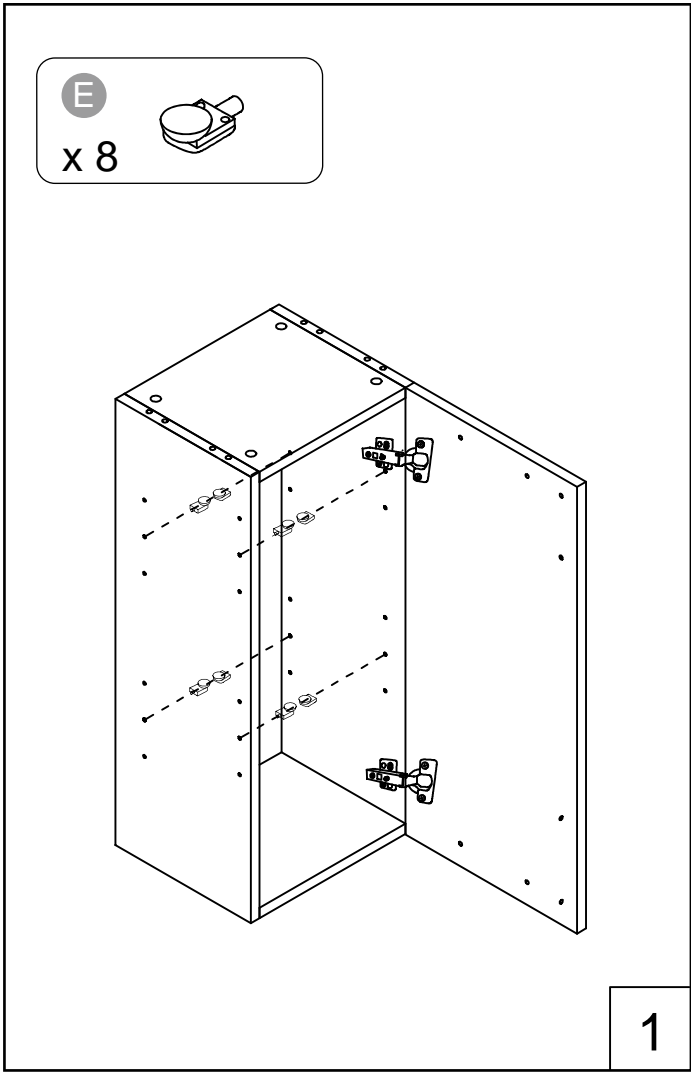

NORO®

834

320 x 310 x 834mm

1668

320 x 310 x 1668mm

Getting Start:

Googles are recommended to protect the eyes

Caution: Always Handle Glass With Care!
Always protect the edges and corners of the glass
when assembling.

Accessories Bags:

834

Accessories Bags:

1668

Exploded View:

834

Art. nr	Quantity	Size (mm)
1	2	834 x 290 x 18
2	2	285 x 290 x 18
3	2	282 x 263 x 8
4	2	285 x 80 x 18
5	1	808 x 294 x 5
6	1	830 x 320 x 18

1668

Art. nr	Quantity	Size (mm)
1	4	834 x 290 x 18
2	4	285 x 290 x 18
3	4	282 x 263 x 8
4	4	285 x 80 x 18
5	2	808 x 294 x 5
6	2	830 x 320 x 18

4

F x 12

1668

D x 8

6

834

F x 6