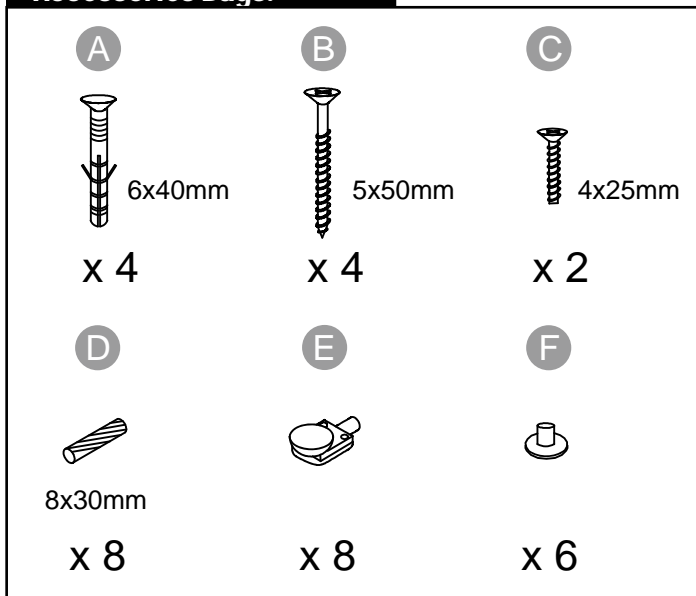

NORO®

834

320 x 310 x 834mm

1668

320 x 310 x 1668mm

Getting Start:

Googles are recommended to protect the eyes

Caution: Always Handle Glass With Care!
Always protect the edges and corners of the glass
when assembling.

2 people are recommended to assemble
this shower enclosure

Gloves are recommended to prevent slippery on glass

Tools Needed:

NEWPORT

Lot No.

- Ⓢ🇪 LOT-nummer
- Ⓢ🇫🇮 LOT-numeron
- Ⓢ🇳🇴 LOT-nummeret
- Ⓢ🇩🇰 LOT nummer
- Ⓢ🇬🇧 LOT number

Accessories Bags:

834

Accessories Bags:

1668

Exploded View:

834

Art. nr	Quantity	Size (mm)
1	2	834 x 290 x 18
2	2	285 x 290 x 18
3	2	282 x 263 x 8
4	2	285 x 80 x 18
5	1	808 x 294 x 5
6	1	830 x 320 x 18

1668

Art. nr	Quantity	Size (mm)
1	4	834 x 290 x 18
2	4	285 x 290 x 18
3	4	282 x 263 x 8
4	4	285 x 80 x 18
5	2	808 x 294 x 5
6	2	830 x 320 x 18

4

F x 12

1668

D x 8

6

834

F x 6