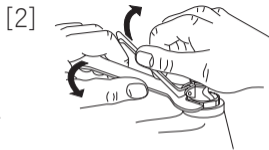

mora® ARMATUR

Mora Armatur
Box 480
SE-792 27 MORA
SWEDEN
www.moraarmatur.com