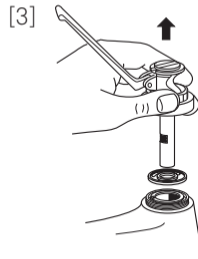

mora® ARMATUR

Mora Armatur
Box 480
SE-792 27 MORA
SWEDEN
www.moraarmatur.com