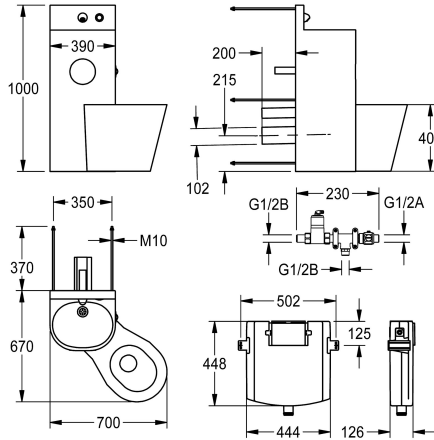

KWC HEAVY-DUTY WC washbasin combination

Modell-Linie: HEAVYDUTY | HDTX805R
Heavy Duty | Fångelse moduler

KWC-No.

2000100953

Version with WC pan angled 45° to the left

2000100954

Version with centrally arranged WC pan Dimensions 390 x 1000 x 780 mm (W x H x D)

2000100955

Version with WC pan angled 45° to the right Dimensions 700 x 1000 x 670 mm (W x H x D)

Toalett placering

Vänster

Mitten

Höger

Chromium nickel steel WC wash basin combination, satin finish surface for installing in front of a utility room accessible from the back with remotely controlled tap components for fitting in the utility room, fixing from the back with threaded pins. Mounting stand, material thickness 2 mm with elevated rear wall including wall outlet and press button operation, seamless welded WC paper compartment and seamless moulded wash basin with trap, outlet DN 40. WC pan, material thickness 1.6 mm with full-length skirting, arranged on the right 45 degrees, bowl rim where nothing can hide,

Overall dimensions 700 x 1000 x 670 mm (W x H x D)
WC position on the right

Technical Data

Kroppsvidd

390 mm

Främre ingångs panel

Ja

Golvfixerad skak platta

Nej

Material tjocklek WC

1.5 mm

Utloppets storlek

DN50#DN100

Övergripande djup

669 mm

Total höjd

1,000 mm