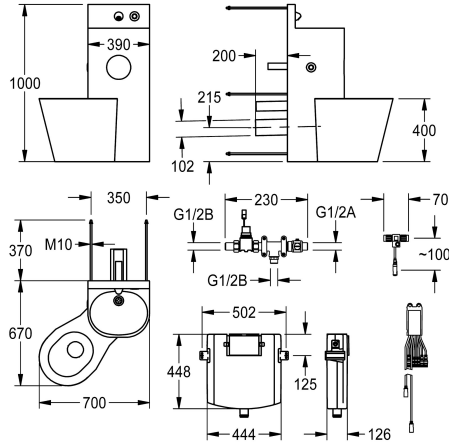

KWC HEAVY-DUTY WC washbasin combination

Modell-Linie: HEAVYDUTY | HDTX806L
Heavy Duty | Fångelse moduler

KWC-No.

2000100956

Version with WC pan angled 45° to the left

2000100957

Version with centrally arranged WC pan Dimensions 390 x 1000 x 780 mm (W x H x D)

2000100958

Version with WC pan angled 45° to the right Dimensions 699 x 1000 x 669 mm (W x H x D)

Toalett placering

Vänster

Mitten

Höger

Chromium nickel steel WC wash basin combination, satin finish surface for installing outside a utility room accessible from the back with remotely controlled tap components for fitting in the utility room, fixing from the back with threaded pins. Mounting stand, material thickness 2 mm with elevated rear wall including wall outlet and piezo button with start/stop function with seamless welded WC paper compartment and seamless moulded wash basin with trap, outlet DN 40. WC pan, material thickness 1.6 mm with full-length skirting, arranged on the left 45 degrees, bowl rim where nothing

Overall dimensions 699 x 1000 x 669 (W x H x D)

Technical Data

Kroppsvidd

390 mm

Främre ingångs panel

Nej

Golvfixerad skak platta

Nej

Material tjocklek WC

1.5 mm

Utloppets storlek

DN50#DN100

Övergripande djup

669 mm

Total höjd

1,000 mm