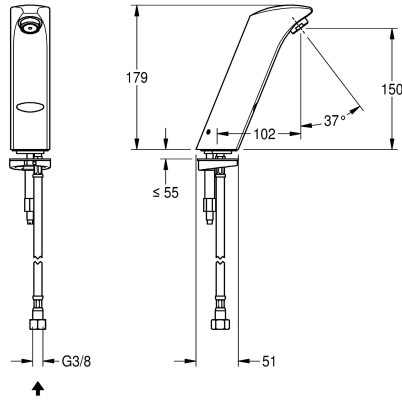

## KWC PROTRONIC-S Electronic pillar tap with battery operation

Modell-Linie: PROTRONIC-S | AQUA131  
Kranar | Elektroniska kranar