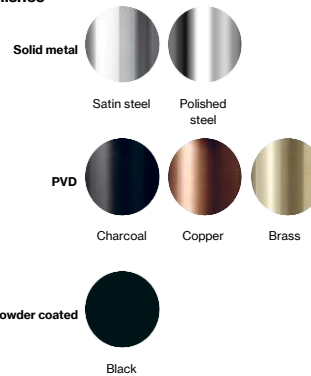

Available finishes

Spare parts/ accessories QS3200 - Mixer & diverter
QA2190 - Control for mixer
QA2290 - Control for diverter
QS5590 - Wall outlet
QS5410 - Shower hose
QS5320 - Hand shower
QA3190 - Spout

Mounting <https://dline.com/mounting-instructions/>

Product care

- Wash down the surfaces using soapy water or mild detergent
- Always thoroughly rinse off with clean water
- To complete the cleaning procedure dry/polish the surface with a soft dry cloth

Please do not use scouring powder, steel wool, chloride based detergents or other aggressive cleaning products as these may damage the surface.