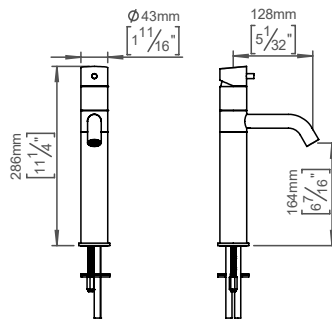

Tall single hole faucet

Qtoo collection

Product 280mm, satin finish.

Tender text QTOO collection, single lever tap, swivel spout, 5 1/8-130mm projection. Manufactured in the highest quality marine grade, AISI 316 stainless steel, protecting against high levels of corrosion. 20 year warranty.

Product specification Projection: 130mm - 5 1/8"
Swivel spout
Built in aerator
Toatal height: 280mm - 11"
Height to aerator: 162mm- 6 25/64"
F.r. 5.68 L/min (1.5 gpm), (contact sellers for other options)
Lead free compliant
Material: Marine grade AISI 316 stainless steel
[20-year warranty (5 years for coated items)](#)
Recommended table top cutout: Ø35mm