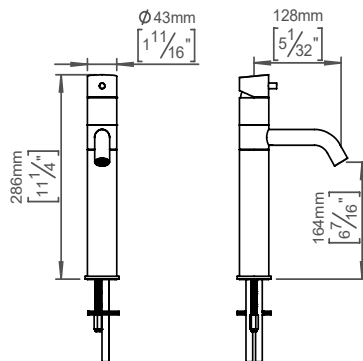

Tall single hole faucet

Qtoo collection

Product

280mm, satin finish, polished.

Tender text

QTOO collection, single lever tap, swivel spout, 5 1/8-130mm projection. Manufactured in the highest quality marine grade, AISI 316 stainless steel, protecting against high levels of corrosion. 20 year warranty.

Product specification

Projection: 130mm - 5 1/8"
Swivel spout
Built in aerator
Total height: 280mm - 11"
Height to aerator: 162mm - 6 25/64"
Max. Water flow rate: 5L - 1,3gpm
Lead free compliant
Material: Marine grade AISI 316 stainless steel
[20-year warranty (5 years for coated items)](#)
Recommended table top cutout: Ø35mm