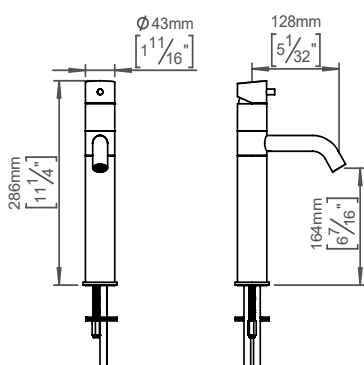

Tall single hole faucet

Qtoo collection

Product 280mm, satin finish, polished, PVD charcoal.

Tender text QTOO collection, single lever tap, swivel spout, 5 1/8-130mm projection. Manufactured in the highest quality marine grade, AISI 316 stainless steel, protecting against high levels of corrosion. 20 year warranty.

Product specification Projection: 130mm - 5 1/8"
Swivel spout
Built in aerator
Toatal height: 280mm - 11"
Height to aerator: 162mm- 6 25/64"
Max. Water flow rate: 5L - 1,3gpm
Lead free compliant
Material: Marine grade AISI 316 stainless steel
[20-year warranty (5 years for coated items)](#)
Recommended table top cutout: Ø35mm