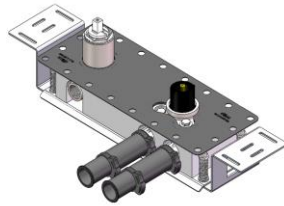

Build in part of one-way thermostat

Qtoo collection

Product

Depth 69mm, length 471mm.

Tender text

QTOO collection, built in one-way thermostat.
Material: AISI 304 stainless steel. 20 year warranty.

Product specification Build in depth: 69mm - 2 3/4"

Material: AISI 304 stainless steel

[20-year warranty (5 years for coated items)](#)