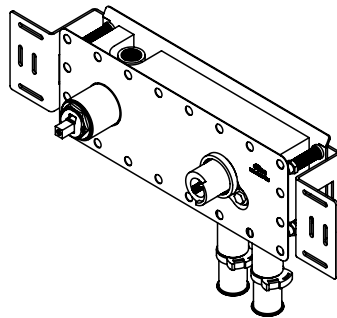

**Spare parts/
accessories**

Mounting

<https://dline.com/mounting-instructions/>

Product care