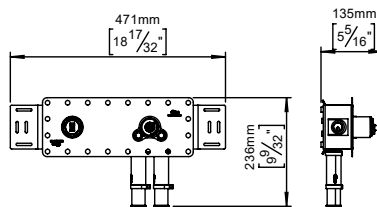

Available finishes