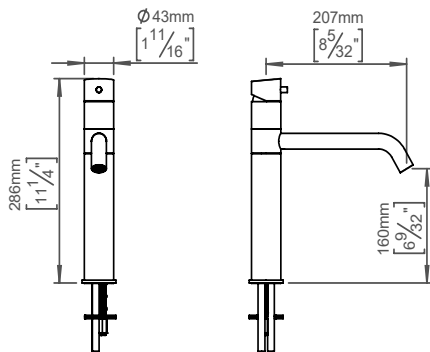

Kitchen faucet 280 mm

Qtoo collection

Product 280mm, satin finish.

Tender text

QTOO collection, kitchen tap, swivel spout, 7 7/8"-200mm projection. Manufactured in the highest quality marine grade, AISI 316 stainless steel, protecting against high levels of corrosion. 20 year warranty.

Product specification

Projection: 200mm - 7 7/8"
Swivel spout
Built in aerator
Toatal height: 280mm - 11"
Height to aerator: 155mm- 6 3/32"
Max. Water flow rate: 8,4L - 2,2gpm
Lead free compliant
Material: Marine grade AISI 316 stainless steel