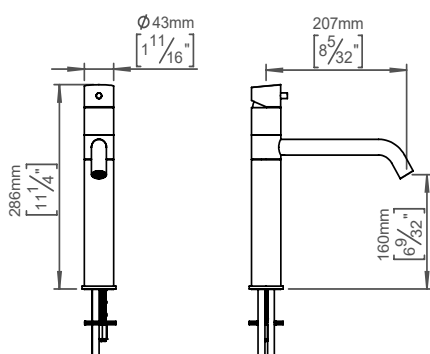

Kitchen faucet 280 mm

Qtoo collection

Product 280mm, polished.

Tender text

QTOO collection, kitchen tap, swivel spout, 7 7/8"-200mm projection. Manufactured in the highest quality marine grade, AISI 316 stainless steel, protecting against high levels of corrosion. 20 year warranty.

Product specification

Projection: 200mm - 7 7/8"
Swivel spout
Built in aerator
Toatal height: 280mm - 11"
Height to aerator: 155mm- 6 3/32"
Max. Water flow rate: 8,4L - 2,2gpm
Lead free compliant
Material: Marine grade AISI 316 stainless steel
Recommended table top cutout: Ø35mm