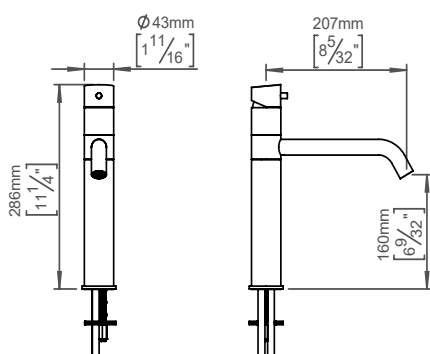

Kitchen faucet 280 mm

Qtoo collection

Product 280mm, polished, PVD copper.

Tender text QTOO collection, kitchen tap, swivel spout, 7 7/8"-200mm projection. Manufactured in the highest quality marine grade, AISI 316 stainless steel, protecting against high levels of corrosion. 20 year warranty.

Product specification Projection: 200mm - 7 7/8"
Swivel spout
Built in aerator
Toatal height: 280mm - 11"
Height to aerator: 155mm- 6 3/32"
Max. Water flow rate: 8,4L - 2,2gpm
Lead free compliant
Material: Marine grade AISI 316 stainless steel
Recommended table top cutout: Ø35mm