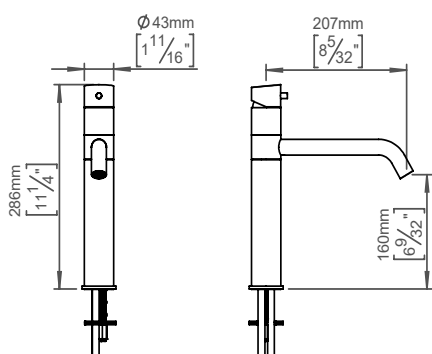

Kitchen faucet 280 mm

Qtoo collection

Product 280mm, polished, PVD brass.

Tender text QTOO collection, kitchen tap, swivel spout, 7 7/8"-200mm projection. Manufactured in the highest quality marine grade, AISI 316 stainless steel, protecting against high levels of corrosion. 20 year warranty.

Product specification Projection: 200mm - 7 7/8"
Swivel spout
Built in aerator
Toatal height: 280mm - 11"
Height to aerator: 155mm- 6 3/32"
Max. Water flow rate: 8,4L - 2,2gpm
Lead free compliant
Material: Marine grade AISI 316 stainless steel
Recommended table top cutout: Ø35mm