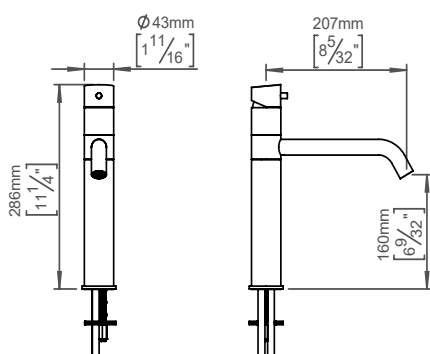

Kitchen faucet 280 mm

Qtoo collection

Product 280mm, polished, PVD charcoal.

Tender text QTOO collection, kitchen tap, swivel spout, 7 7/8"-200mm projection. Manufactured in the highest quality marine grade, AISI 316 stainless steel, protecting against high levels of corrosion. 20 year warranty.

Product specification Projection: 200mm - 7 7/8"
Swivel spout
Built in aerator
Toatal height: 280mm - 11"
Height to aerator: 155mm- 6 3/32"
Max. Water flow rate: 8,4L - 2,2gpm
Lead free compliant
Material: Marine grade AISI 316 stainless steel
Recommended table top cutout: Ø35mm