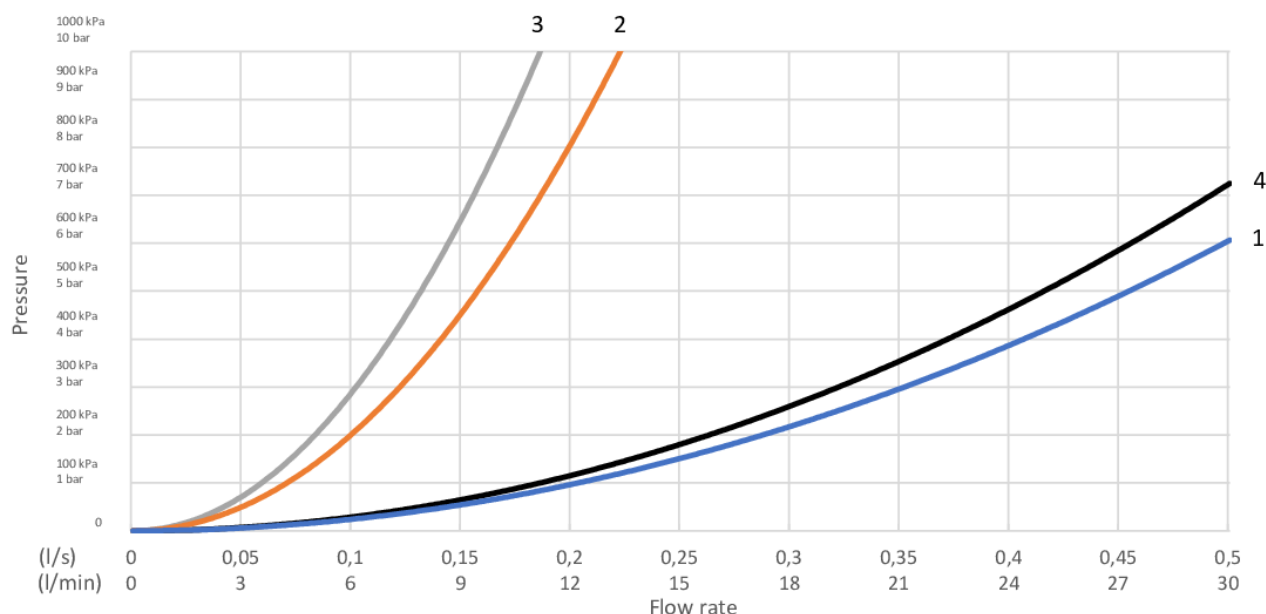

Teknisk information

- Max. tap capacity (at 300 kPa): 0,352 l/s
- Pressure loss with flow (0,33 l/s) 264 kPa
- Anslutningsdimension: 150

GUSTAVSBERG/

FLOW CHART/

Ducentic shower mixer

- 1. Max flow
- 2. Ducentic hand shower
- 3. Ducentic hand shower + diverter spout GB41650638
- 4. Diverter spout GB41650638, bath outlet

1. Max flow		2. Ducentic hand shower	
- Flow rate at 300 kPa:	0,352 l/s	- Flow rate at 300 kPa:	0,122 l/s
- Pressure at flow 0,1 l/s:	24 kPa	- Pressure at flow 0,1 l/s:	203 kPa
- Pressure at flow 0,2 l/s:	97 kPa	- Pressure at flow 0,2 l/s:	811 kPa
- Pressure at flow 0,33 l/s:	264 kPa	- Pressure at flow 0,33 l/s:	N/A