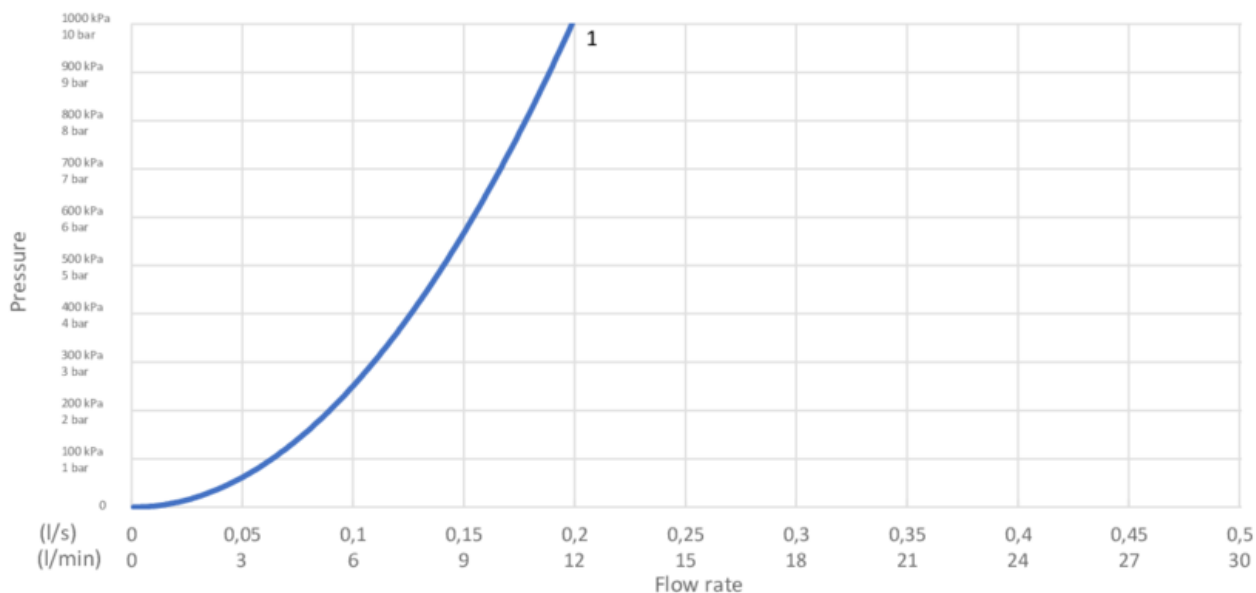

GUSTAVSBERG/

FLOW CHART/

Washbasin mixer EPIC

1. Max flow

1. Max flow

- Flowrate at 300 kPa:	0,108 l/s
- Pressure at flow 0,1 l/s:	256 kPa
- Pressure at flow 0,2 l/s:	N/A
- Pressure at flow 0,33 l/s:	N/A

Rev, 1, 2020-10-29 Gustavsberg Labb