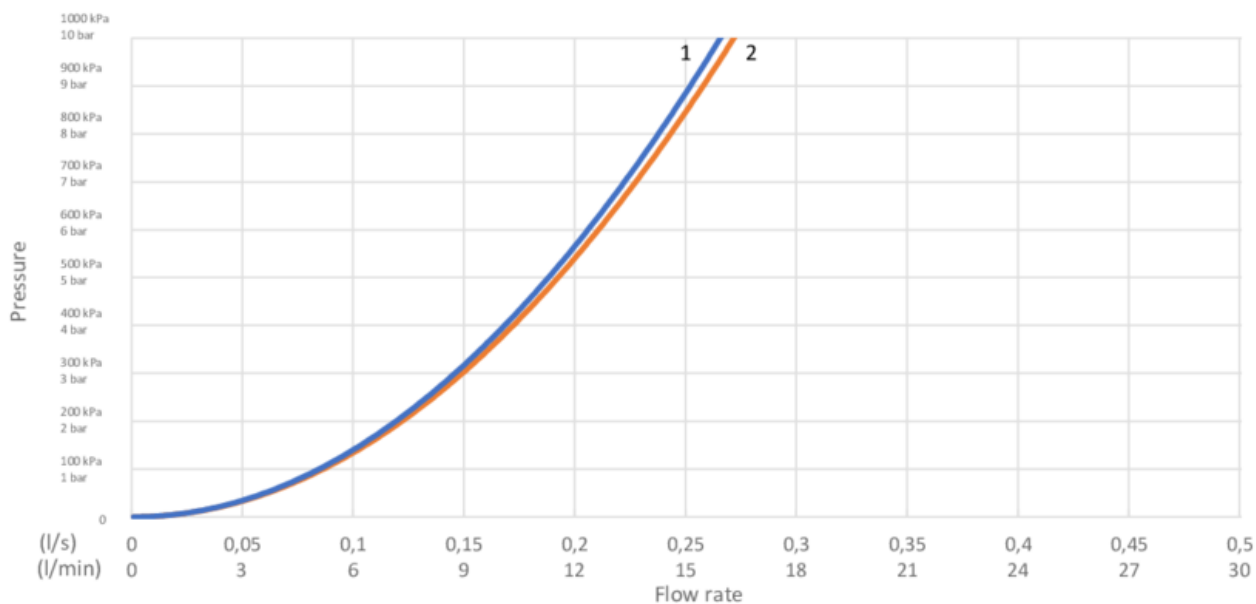

GUSTAVSBERG/

FLOW CHART/

Washbasin mixer, side spray, energy class C New Nautic

-  1. Max flow
-  2. Side spray

1. Max flow

- Flowrate at 300 kPa:	0,145 l/s
- Pressure at flow 0,1 l/s:	143 kPa
- Pressure at flow 0,2 l/s:	571 kPa
- Pressure at flow 0,33 l/s:	N/A