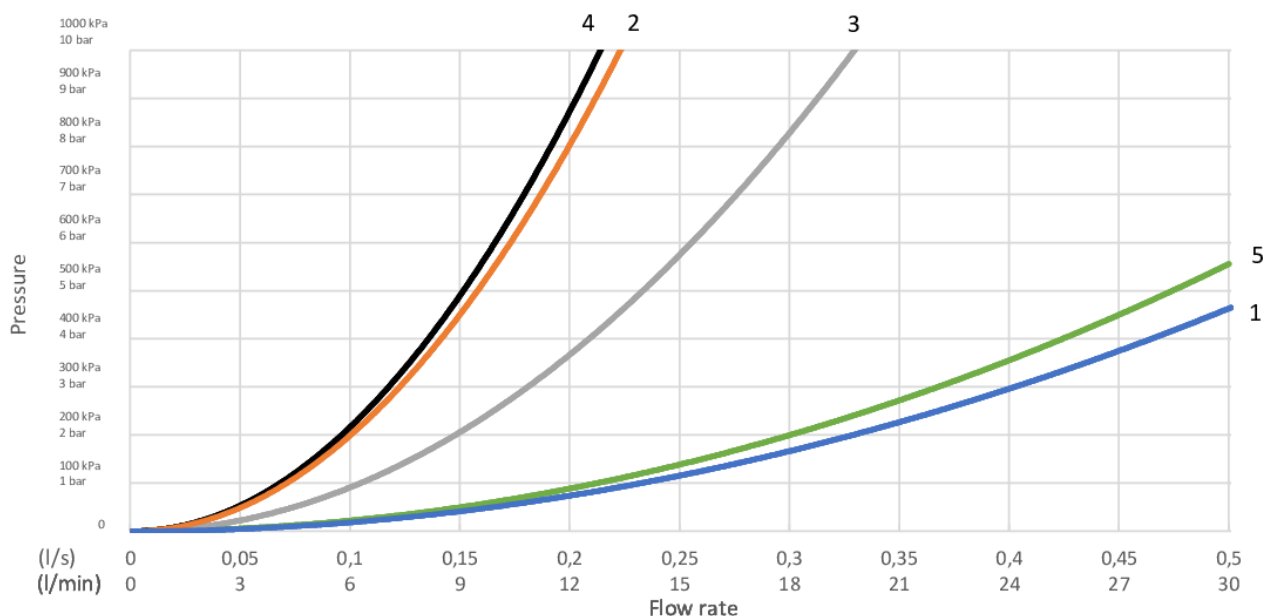

Energimärkning och certifieringar

Teknisk information

- Maxflöde (vid 300 kPa): 0,402 l/s
- Tryckfall vid flöde (0,33 l/s) 203 kPa

GUSTAVSBERG/

FLOW CHART/

Ducentic shower column

- 1. Max flow (bath and shower outlet)
- 2. Ducentic hand shower
- 3. Ducentic head shower
- 4. Ducentic hand shower + diverter spout GB41650638
- 5. Diverter spout GB41650638, bath outlet

1. Max flow (bath and shower outlet) - Flow rate at 300 kPa: 0,402 l/s - Pressure at flow 0,1 l/s: 19 kPa - Pressure at flow 0,2 l/s: 74 kPa - Pressure at flow 0,33 l/s: 203 kPa	2. Ducentic hand shower - Flow rate at 300 kPa: 0,122 l/s - Pressure at flow 0,1 l/s: 203 kPa - Pressure at flow 0,2 l/s: 811 kPa - Pressure at flow 0,33 l/s: N/A

3. Ducentic head shower - Flow rate at 300 kPa: 0,18 l/s - Pressure at flow 0,1 l/s: 93 kPa - Pressure at flow 0,2 l/s: 370 kPa - Pressure at flow 0,33 l/s: N/A	4. Ducentic hand shower + diverter spout GB41650638 - Flow rate at 300 kPa: 0,117 l/s - Pressure at flow 0,1 l/s: 220 kPa - Pressure at flow 0,2 l/s: 882 kPa - Pressure at flow 0,33 l/s: N/A
---	---

5. Diverter spout GB41650638, bath outlet - Flow rate at 300 kPa: 0,367 l/s - Pressure at flow 0,1 l/s: 22 kPa - Pressure at flow 0,2 l/s: 89 kPa - Pressure at flow 0,33 l/s: 243 kPa

Rev, 1, 2025-12-16 Gustavsberg Lab