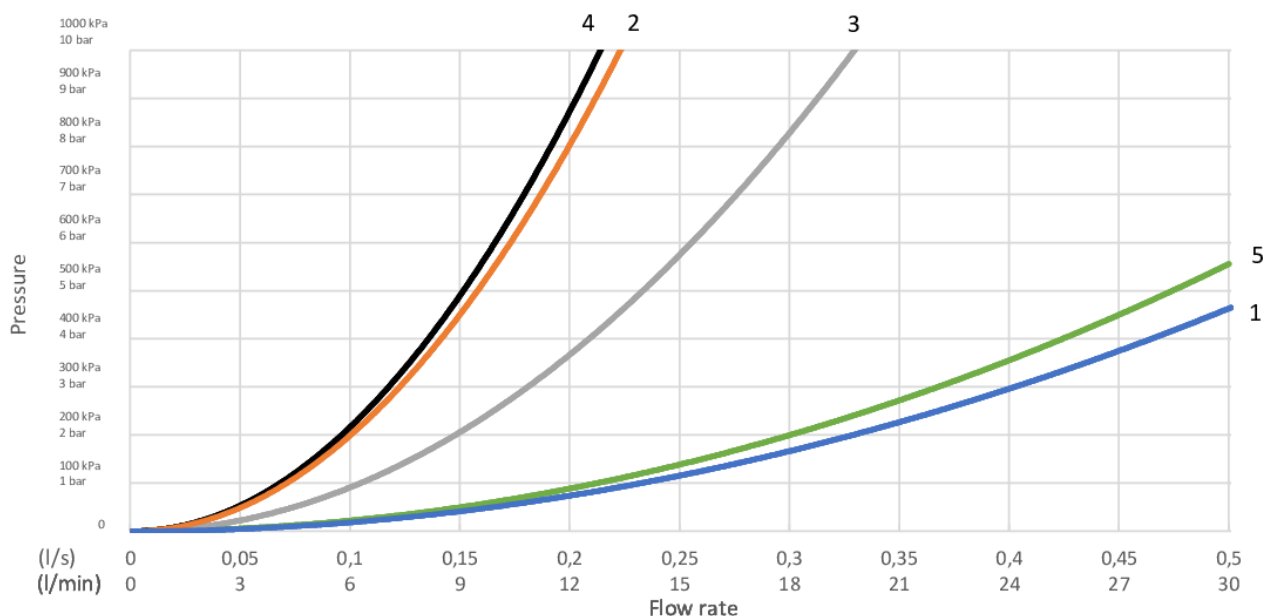

Energimärkning och certifieringar

Teknisk information

- Maxflöde (vid 300 kPa): 0,402 l/s
- Tryckfall vid flöde (0,33 l/s) 203 kPa

GUSTAVSBERG/

FLOW CHART/

Ducentic shower column

- 1. Max flow (bath and shower outlet)
- 2. Ducentic hand shower
- 3. Ducentic head shower
- 4. Ducentic hand shower + diverter spout GB41650638
- 5. Diverter spout GB41650638, bath outlet

1. Max flow (bath and shower outlet) - Flow rate at 300 kPa: 0,402 l/s - Pressure at flow 0,1 l/s: 19 kPa - Pressure at flow 0,2 l/s: 74 kPa - Pressure at flow 0,33 l/s: 203 kPa	2. Ducentic hand shower - Flow rate at 300 kPa: 0,122 l/s - Pressure at flow 0,1 l/s: 203 kPa - Pressure at flow 0,2 l/s: 811 kPa - Pressure at flow 0,33 l/s: N/A

3. Ducentic head shower - Flow rate at 300 kPa: 0,18 l/s - Pressure at flow 0,1 l/s: 93 kPa - Pressure at flow 0,2 l/s: 370 kPa - Pressure at flow 0,33 l/s: N/A	4. Ducentic hand shower + diverter spout GB41650638 - Flow rate at 300 kPa: 0,117 l/s - Pressure at flow 0,1 l/s: 220 kPa - Pressure at flow 0,2 l/s: 882 kPa - Pressure at flow 0,33 l/s: N/A

5. Diverter spout GB41650638, bath outlet - Flow rate at 300 kPa: 0,367 l/s - Pressure at flow 0,1 l/s: 22 kPa - Pressure at flow 0,2 l/s: 89 kPa - Pressure at flow 0,33 l/s: 243 kPa

Rev, 1, 2025-12-16 Gustavsberg Lab