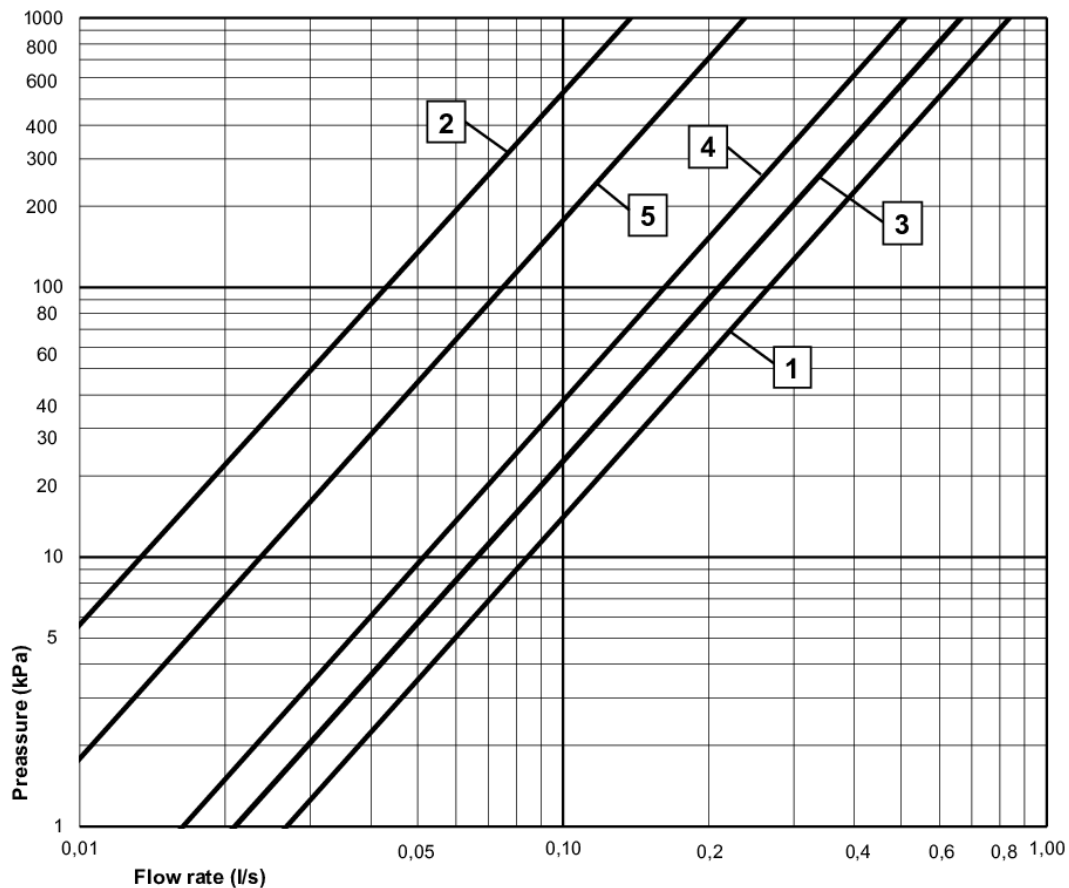

GUSTAVSBERG/

FLOW CHART/

NAUTIC THERMOSTATIC BATHTUB AND SHOWER MIXER

GUSTAVSBERG /
SMARTER BATHROOMS

- 1** Max flow (bath- and shower outlet)
- 2** Comfort flow
- 3** Bathtub outlet GB41636820, GB41638760
- 4** Bathtub outlet GB41636819, GB41638759
- 5** Shower set GB41103250

Valid for curve **1**

- Flowrate at 300 kPa:	0,46 l/s
- Pressure at flow 0,1 l/s:	14 kPa
- Pressure at flow 0,2 l/s:	57 kPa
- Pressure at flow 0,33 l/s:	154 kPa

Villeroy & Boch Gustavsberg AB / Box 400, 134 29 Gustavsberg / Phone +46 (0)8-570 391 00 / www.gustavsberg.com / info@gustavsberg.com