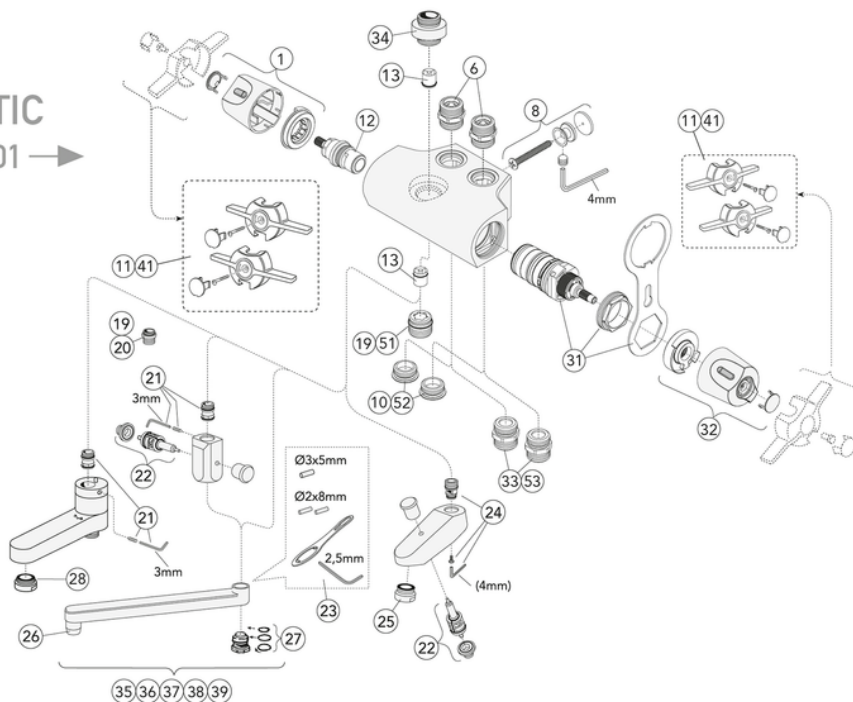

NAUTIC
2012-01 →

ExplodedView Nautic_thermostatic_mixers (Rev 2. 2020-11-18)