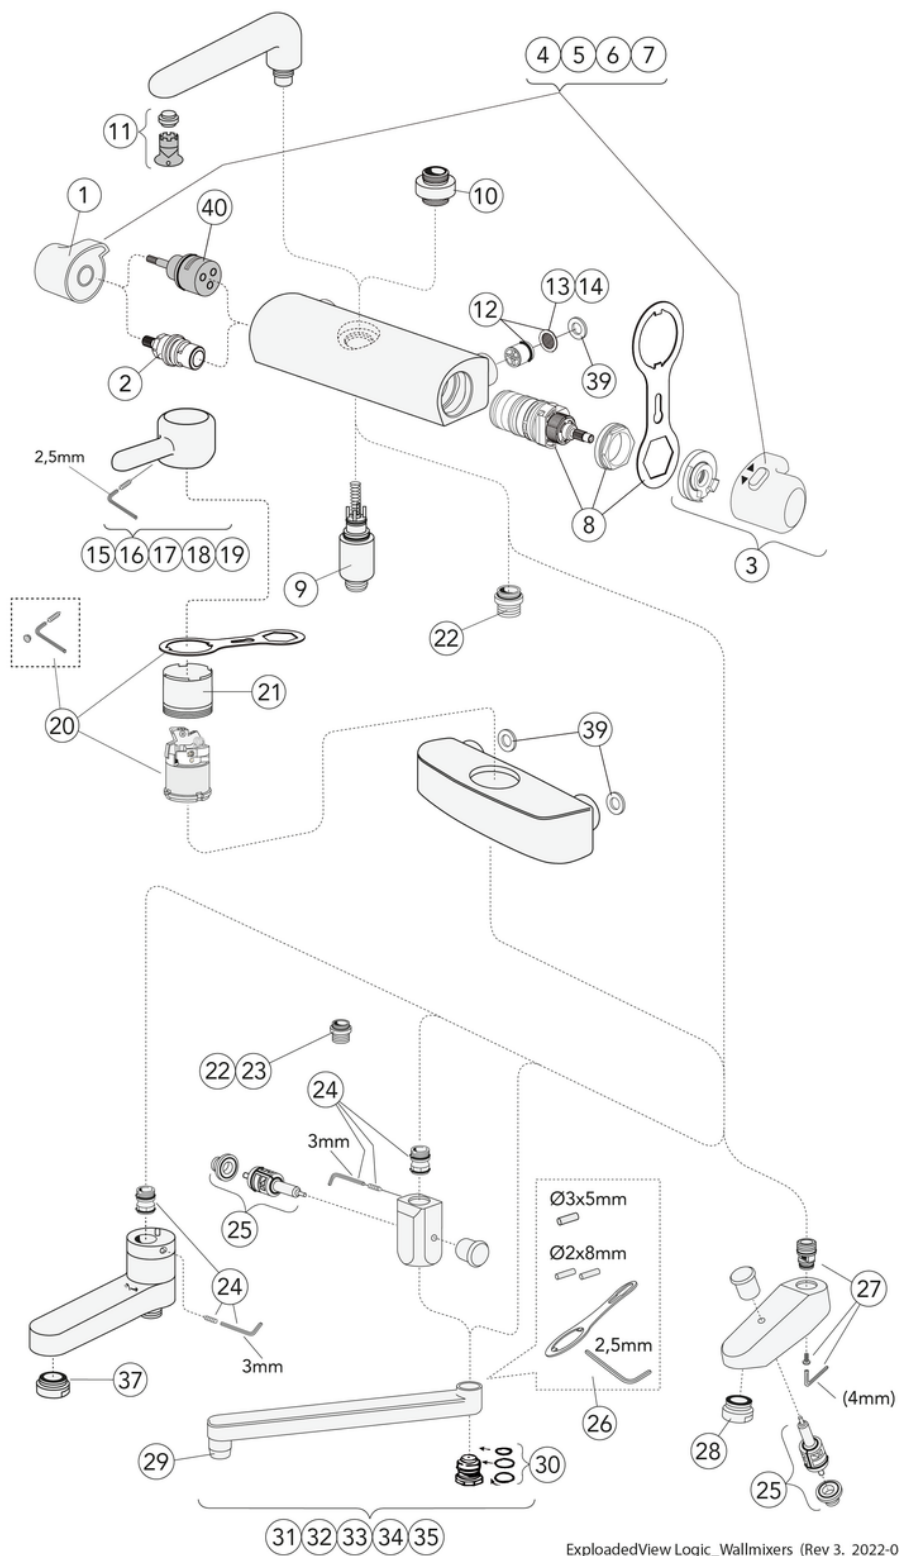

Reservdelar

ExplodedView Logic_Wallmixers (Rev 3. 2022-04-26)

Nr.	Produkt	RSK-nr.	Art-nr.
1	Vred för mängdsidan	8612693	GB41638530 01
2	Ventilöverstycke	8612696	GB41638529 01
3	Vred för temperatursidan	8612694	GB41638525 01
4	Vred för mängd- och temperatursidan	8613142	GB41638528 36
5	Vred för mängd- och temperatursidan	8613143	GB41638528 38
6	Vred för mängd- och temperatursidan	8613140	GB41638528 23
7	Vred för mängd- och temperatursidan	8613141	GB41638528 25
8	Termostatsinsats	8612677	GB41638334 01
9	Omkastare	8126948	GB41638545 01
10	Utloppsniappel	8187333	GB41638339 01
11	Strålsamlare	8242222	GB41638542 01
12	Backventil med filter	8612654	GB41632698 02
13	Filter för backventil	8612662	GB41635633 02
14	Filter för backventil	8612659	GB41635633 10
15	Ettgreppspak Logic	8613128	GB41638514 01
16	Ettgreppspak Logic	8613133	GB41638515 36
17	Ettgreppspak Logic	8613134	GB41638515 38
18	Ettgreppspak Logic	8613131	GB41638515 23
19	Ettgreppspak Logic	8613132	GB41638515 25
20	Kerampaket	8613149	GB41637352 01
21	Låsring M45x1,5	8591985	GB41637261 01
22	Anslutningsniappel	8187332	GB41634757 01
23	Anslutningsniappel	8187329	GB41634756 01
24	Anslutningsniappel	8187286	GB41636359 01
25	Dragomkastare	8612750	GB41636577 01
26	Detaljer för slagbegränsning	8593770	GB41633972
27	Anslutningsniappel	8187330	GB41637347
28	Strålsamlare	8242214	GB41634555 01
29	Strålsamlare	8242213	GB41630131 01
30	O-ringsats för utloppspip	8591069	GB41633952 01
31	Svängbar utloppspip	8302989	GB41633631
32	Svängbar utloppspip	8303318	GB41633632
33	Svängbar utloppspip	8303319	GB41633633
34	Svängbar utloppspip	8303550	GB41633614
35	Svängbar utloppspip	8303551	GB41633616
37	Strålsamlare	8242196	GB41637387 01
38	Dragknopp omkastare	8221723	GB41636822 01
39	Packning	8437031	GB41635641
40	Omkastare	8439697	GB41639500 01