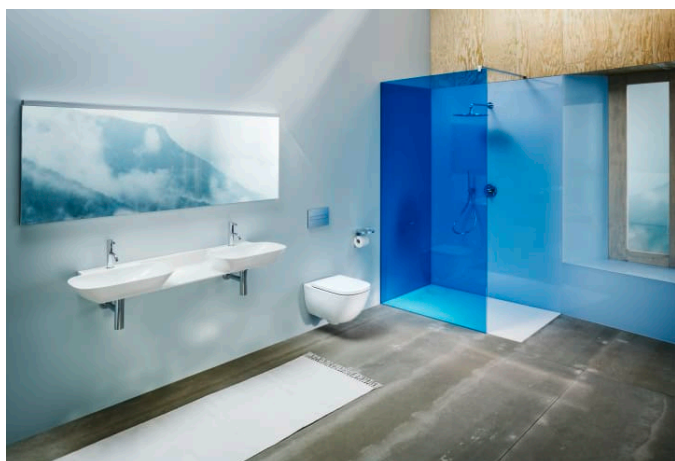

KARTELL LAUFEN

Basin mixer, projection 115 mm, fixed spout, without pop-up waste, PVD titanium black matt

Acoustic level (dB) : Group 1 (Up to 20 dB)

Aerator type : Honeycomb PCA

Application : Basin

Faucet type : Single-lever

Finish : Titanium Black

Fixed spout

Flexible supply hoses included

Flow rate (l/min - 3 bar) : 5.3

Handle position : Top

Installation type : Deck-mounted

Net weight (kg) : 1.05

Spout length (mm) : 115

Spout position : Central

Type of cartridge : Ceramic Disc

Waste not included (obsolete)

Waste type : Waste not included

Water connection diameter : 3/8"

TECHNICAL DRAWINGS