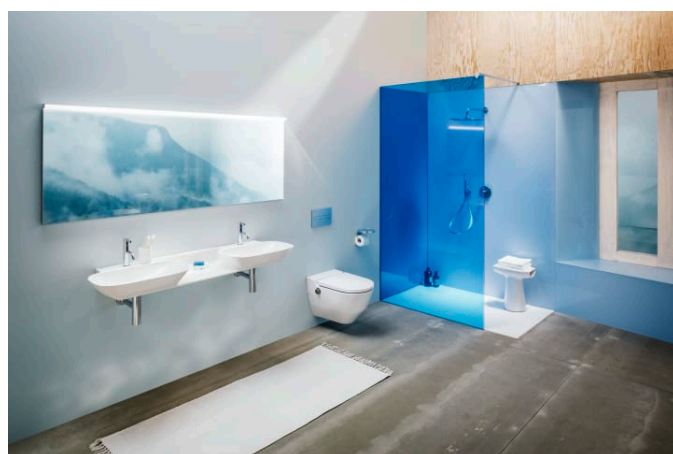

Finish : Titanium Black

Fixed spout

Flexible supply hoses included

Flow rate (l/min - 3 bar) : 5.3

Handle position : Top

Installation type : Deck-mounted

Net weight (kg) : 1.05

Spout length (mm) : 115

Spout position : Central

Type of cartridge : Ceramic Disc

Waste not included (obsolete)

Waste type : Waste not included

Water connection diameter : 3/8"

TECHNICAL DRAWINGS