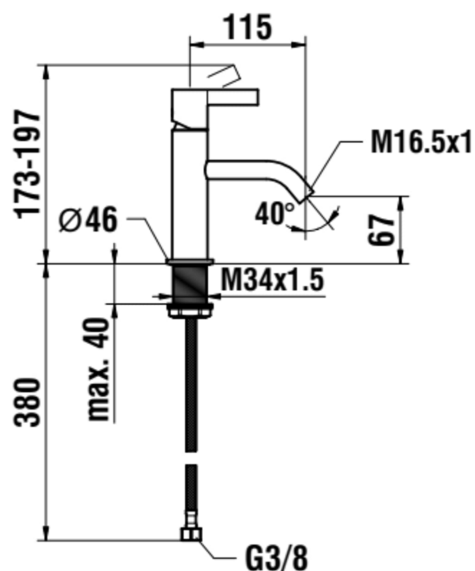

Finish : Titanium Black

Fixed spout

Flexible supply hoses included

Flow rate (l/min - 3 bar) : 5.3

Handle position : Top

Installation type : Deck-mounted

Net weight (kg) : 1.05

Spout length (mm) : 115

Spout position : Central

Type of cartridge : Ceramic Disc

Waste not included (obsolete)

Waste type : Waste not included

Water connection diameter : 3/8"

TECHNICAL DRAWINGS