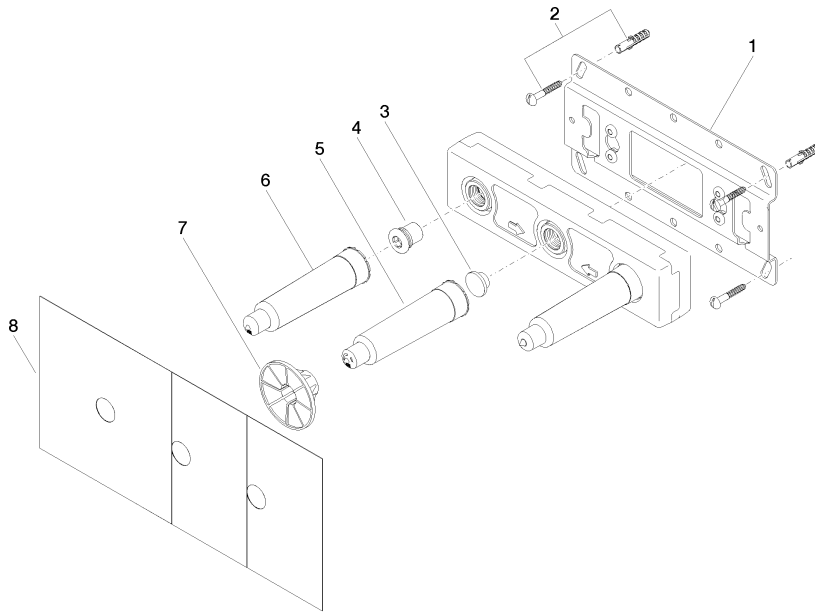

35 700 970 90 Product version from 4/1/2022

- 3x dust cover
- 2x female thread 1/2" connections
- 1x female thread 1/2" outlet
- 3x sealing plug 1/2"
- gauge 100 mm
- WRAS

Required miscellaneous

Drybox Wall-mounted basin mixer centred spout - 39 700 970 90

- Overflow is part of the scope of delivery.

35 700 970 90 Product version from 4/1/2022

		min	max
36xxx361-FF	Madison	85 [3 3/8"]	145 [5 5/8"]
36xxx809/819-FF	Vaia	85 [3 3/8"]	145 [5 5/8"]
36xxx882/892-FF	Tara	85 [3 3/8"]	145 [5 5/8"]
36xxx811-FF	CYO	85 [3 3/8"]	145 [5 5/8"]
36xxx705-FF	CL. 1	110 [4 3/8"]	150 [5 7/8"]
36xxx782-FF	MEM	110 [4 3/8"]	150 [5 7/8"]

Codes & Standards

Scottish Water
Byelaws

UK Water Supply
Regulations

Certificates and sustainability

WRAS_2211

Spare parts list

No.	Item Number	Name	Quantity used	Delivery time
6	04 21 02 173 01 90	cap	2.00	2
3	09 31 20 092 90	plug	1.00	2
2	04 30 31 024 01 90	fixing set	2.00	2
7	90 23 01 174 00 90	sleeve	1.00	2
5	09 21 02 173 90	cap	1.00	60
4	04 31 20 037 00 90	plug	2.00	2
1	04 17 20 251 00 90	base	1.00	60
8	04 14 03 072 01 90	gasket kit	3.00	2