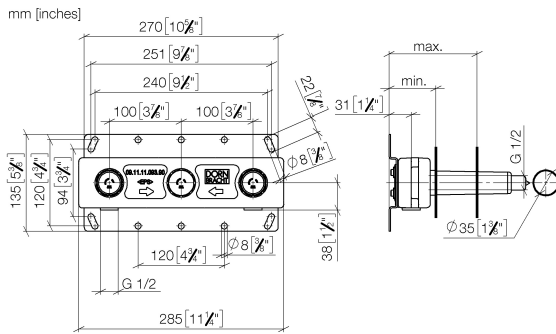

35 700 970 90 Product version from 4/1/2022

- 3x dust cover
- 2x female thread 1/2" connections
- 1x female thread 1/2" outlet
- 3x sealing plug 1/2"
- gauge 100 mm
- WRAS

Required miscellaneous

Drybox Wall-mounted basin mixer centred spout - 39 700 970 90

- Overflow is part of the scope of delivery.

35 700 970 90 Product version from 4/1/2022

		min	max
36xxx361-FF	Madison	85 [3 3/8"]	145 [5 5/8"]
36xxx809/819-FF	Vaia	85 [3 3/8"]	145 [5 5/8"]
36xxx882/892-FF	Tara	85 [3 3/8"]	145 [5 5/8"]
36xxx811-FF	CYO	85 [3 3/8"]	145 [5 5/8"]
36xxx705-FF	CL. 1	110 [4 3/8"]	150 [5 7/8"]
36xxx782-FF	MEM	110 [4 3/8"]	150 [5 7/8"]

Codes & Standards

Scottish Water
Byelaws

UK Water Supply
Regulations

Certificates and sustainability

WRAS_2211

Spare parts list

No.	Item Number	Name	Quantity used	Delivery time
6	04 21 02 173 01 90	cap	2.00	2
3	09 31 20 092 90	plug	1.00	2
2	04 30 31 024 01 90	fixing set	2.00	2
7	90 23 01 174 00 90	sleeve	1.00	2
5	09 21 02 173 90	cap	1.00	60
4	04 31 20 037 00 90	plug	2.00	2
1	04 17 20 251 00 90	base	1.00	60
8	04 14 03 072 01 90	gasket kit	3.00	2