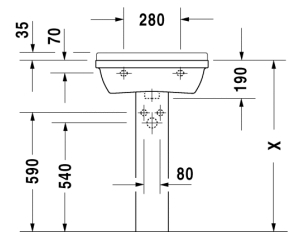

Washbasin # 030055..00

|< 550 mm >|

Starck 3

Washbasin	Dimension	Weight	Order number
with overflow, with tap platform, 550 mm			
550 mm	550 x 430 mm	14,900 kg	030055..00
Colors			
00 White(Alpin)			
Accessories			
Fixing	ø 10 x 140 mm	0,200 kg	695100

All drawings contain the necessary measurements which are subject to standard tolerances. They are stated in mm and are non-binding. Exact measurements, in particular for customised installation scenarios, can only be taken from the finished ceramic piece.