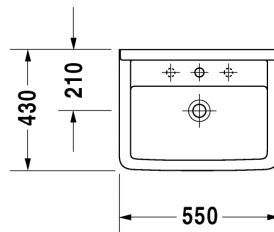

Washbasin # 030055..00

|< 550 mm >|

Starck 3

Washbasin	Dimension	Weight	Order number
with overflow, with tap platform, 550 mm			
550 mm	550 x 430 mm	14,900 kg	030055..00
Colors			
00 White(Alpin)			
Accessories			
Fixing	ø 10 x 140 mm	0,200 kg	695100

All drawings contain the necessary measurements which are subject to standard tolerances. They are stated in mm and are non-binding. Exact measurements, in particular for customised installation scenarios, can only be taken from the finished ceramic piece.