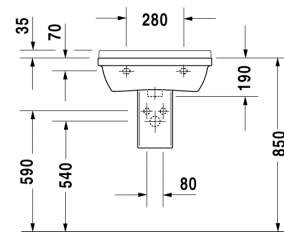

Washbasin # 030055..00

|< 550 mm >|

Starck 3

Washbasin	Dimension	Weight	Order number
with overflow, with tap platform, 550 mm			
550 mm	550 x 430 mm	14,900 kg	030055..00
Colors			
00 White(Alpin)			
Accessories			
Fixing	ø 10 x 140 mm	0,200 kg	695100

All drawings contain the necessary measurements which are subject to standard tolerances. They are stated in mm and are non-binding. Exact measurements, in particular for customised installation scenarios, can only be taken from the finished ceramic piece.