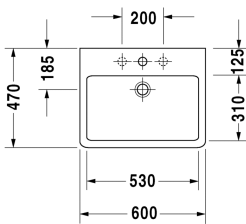

Washbasin # 045460..60

|< 600 mm >|

Washbasin	Dimension	Weight	Order number
with overflow, with tap platform, 600 mm			
Colors			
00 White Alpin 08 Black			
Variant			
●	600 x 470 mm	17,900 kg	045460..00
●●●	600 x 470 mm	17,900 kg	045460..30
☒	600 x 470 mm	17,900 kg	045460..60
Sanitary ceramics with the special WonderGliss surface finish will remain clean and attractive-looking for a long time to come. When ordering WonderGliss please add a "1" as eleventh digit to the model number.			
Accessory			
Metal console height adjustable +50 mm, for washbasin # 045360 and 045460		2,800 kg	003063
Design Siphon		1,500 kg	005036
Design angle valve with rosette	1/2" mm	0,500 kg	003045
Pop-up basin waste with horizontal lever**		0,500 kg	005031
Towel rail square tube 14 mm, chrome, for washbasin # 045460		0,370 kg	003037

All drawings contain the necessary measurements which are subject to standard tolerances. They are stated in mm and are non-binding. Exact measurements, in particular for customised installation scenarios, can only be taken from the finished ceramic piece.