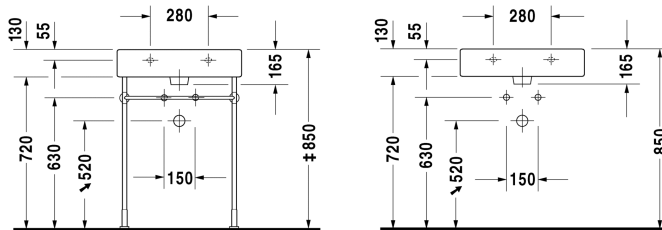

Washbasin # 045460..60

|< 600 mm >|

Washbasin	Dimension	Weight	Order number
with overflow, with tap platform, 600 mm			
Colors			
00 White Alpin 08 Black			
Variant			
●	600 x 470 mm	17,900 kg	045460..00
●●●	600 x 470 mm	17,900 kg	045460..30
☒	600 x 470 mm	17,900 kg	045460..60
Sanitary ceramics with the special WonderGliss surface finish will remain clean and attractive-looking for a long time to come. When ordering WonderGliss please add a "1" as eleventh digit to the model number.			
Accessory			
Metal console height adjustable +50 mm, for washbasin # 045360 and 045460		2,800 kg	003063
Design Siphon		1,500 kg	005036
Design angle valve with rosette	1/2" mm	0,500 kg	003045
Pop-up basin waste with horizontal lever**		0,500 kg	005031
Towel rail square tube 14 mm, chrome, for washbasin # 045460		0,370 kg	003037

All drawings contain the necessary measurements which are subject to standard tolerances. They are stated in mm and are non-binding. Exact measurements, in particular for customised installation scenarios, can only be taken from the finished ceramic piece.