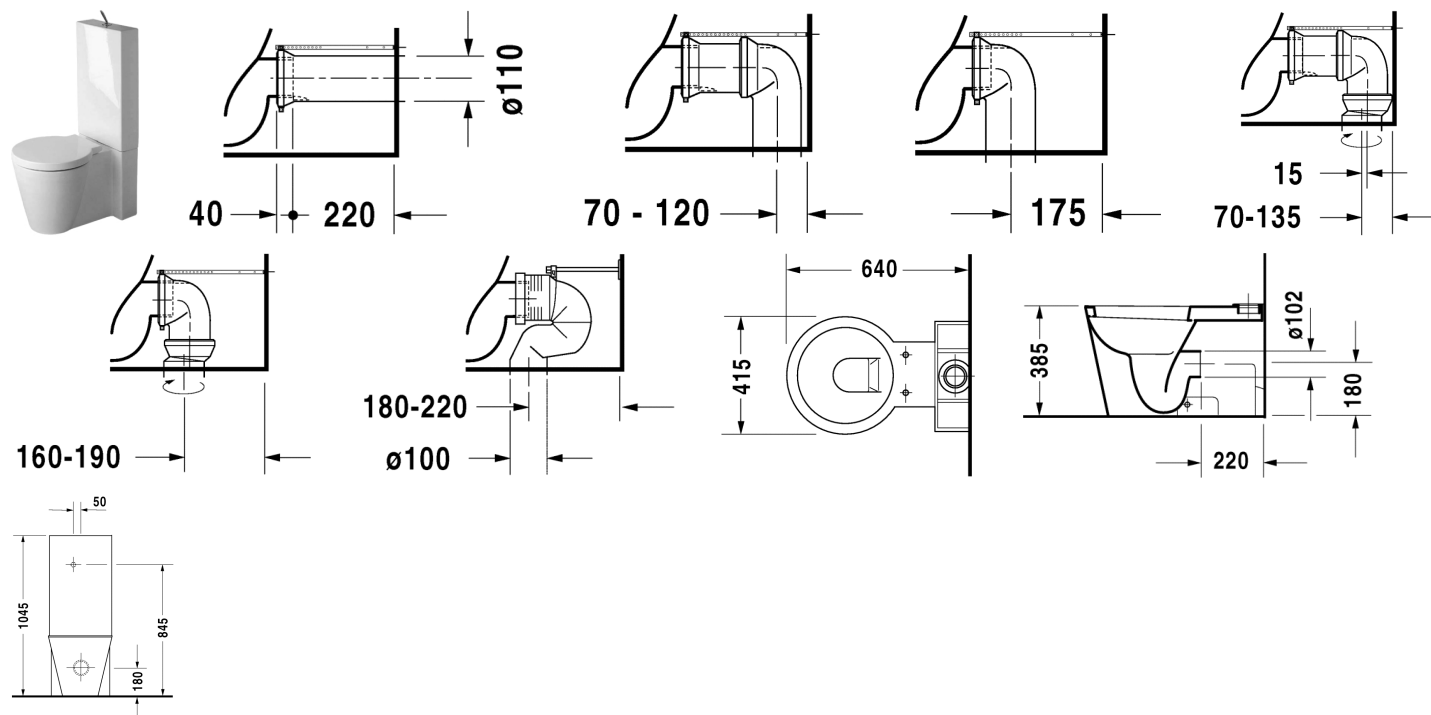

Toilet close-coupled # 023309..00

Starck 1

Toilet close-coupled	Dimension	Weight	Order number
(without cistern), included, vario outlet, washdown model			
	415 x 640 mm	36,000 kg	023309..00
Colors			
00 White(Alpin)			
Accessories			
Vario connecting bend	\varnothing 100 mm	0,700 kg	899025

All drawings contain the necessary measurements which are subject to standard tolerances. They are stated in mm and are non-binding. Exact measurements, in particular for customised installation scenarios, can only be taken from the finished ceramic piece.