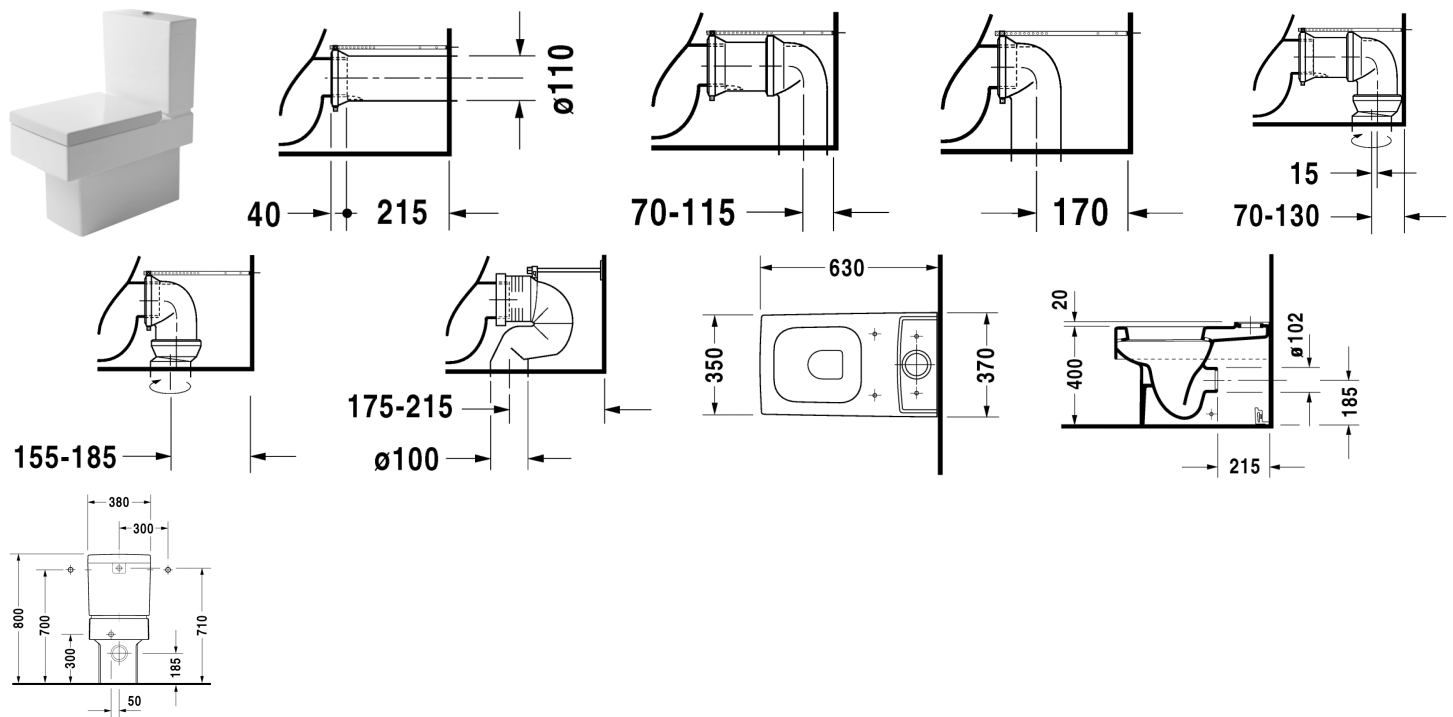

## Toilet close-coupled # 211609..00

Vero

Toilet close-coupled	Dimension	Weight	Order number
(without cistern), fixings included, included, vario outlet, washdown model			
	370 x 630 mm	31,800 kg	211609..00
<b>Colors</b>			
00 White(Alpin), 08 #general.ColorName_08			

All drawings contain the necessary measurements which are subject to standard tolerances. They are stated in mm and are non-binding. Exact measurements, in particular for customised installation scenarios, can only be taken from the finished ceramic piece.