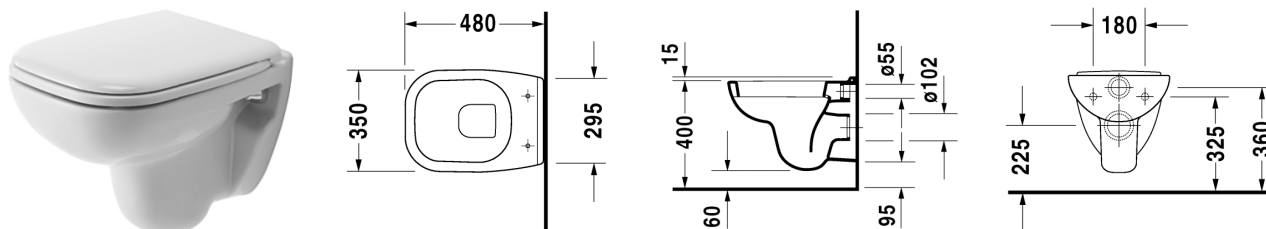

Toilet wall mounted Compact # 221109..00

D-Code

Toilet wall mounted Compact	Dimension	Weight	Order number
** means 00 for white, 10 for chrome, washdown model			
	350 x 480 mm	13,800 kg	221109..00
Colors			
00 White(Alpin)			
Accessories			
Fixing	Ø 12 x 180 mm	0,200 kg	006500

All drawings contain the necessary measurements which are subject to standard tolerances. They are stated in mm and are non-binding. Exact measurements, in particular for customised installation scenarios, can only be taken from the finished ceramic piece.