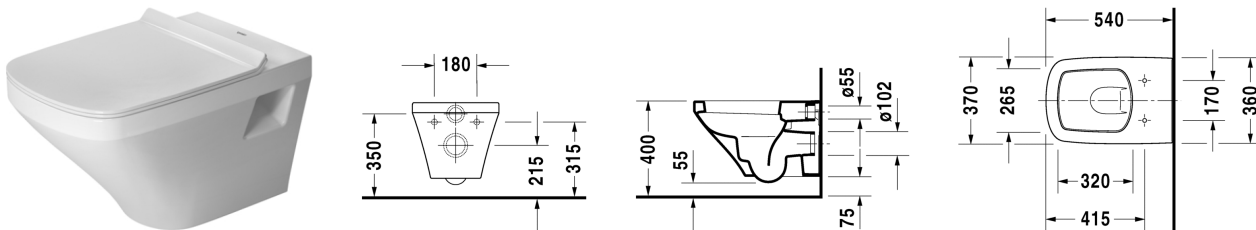

**Toilet wall mounted # 253609..00**

|&lt; 370 mm &gt;|

Toilet wall mounted	Dimension	Weight	Order number
washdown model			
<b>Colors</b>			
00 White Alpin			
<b>Variant</b>			
@	370 x 540 mm	25,000 kg	253609..00
<p>Sanitary ceramics with the special WonderGliss surface finish will remain clean and attractive-looking for a long time to come.            When ordering WonderGliss please add a "1" as eleventh digit to the model number.</p>			
<b>Accessory</b>			
Toilet seat and cover hinges stainless steel, without automatic closure		2,300 kg	006371
Toilet seat and cover hinges stainless steel, with SoftClose automatic closure, removable		2,300 kg	006379
Fixing for wall mounted bidet and wall mounted toilet	Ø 12 x 180 mm	0,200 kg	006500
Noise reduction gasket for wall mounted toilet		0,300 kg	005064

All drawings contain the necessary measurements which are subject to standard tolerances. They are stated in mm and are non-binding. Exact measurements, in particular for customised installation scenarios, can only be taken from the finished ceramic piece.