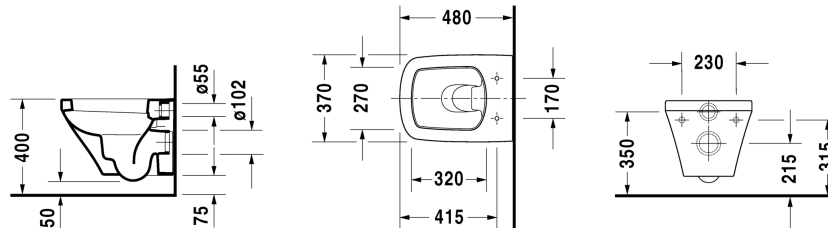

**Toilet wall mounted Compact # 254109..00**

|&lt; 370 mm &gt;|

Toilet wall mounted Compact	Dimension	Weight	Order number
Fixation clearance 230 mm, washdown model			
<b>Colors</b>			
00 White Alpin			
<b>Variant</b>			
@	370 x 480 mm	22,500 kg	254109..00
Sanitary ceramics with the special WonderGliss surface finish will remain clean and attractive-looking for a long time to come. When ordering WonderGliss please add a "1" as eleventh digit to the model number.			
<b>Accessory</b>			
Toilet seat and cover hinges stainless steel, without automatic closure		2,300 kg	006371
Toilet seat and cover hinges stainless steel, with SoftClose automatic closure, removable		2,300 kg	006379
Fixing for wall mounted bidet and wall mounted toilet	$\phi 12 \times 180$ mm	0,200 kg	006500
Noise reduction gasket for wall mounted toilet		0,300 kg	005064

All drawings contain the necessary measurements which are subject to standard tolerances. They are stated in mm and are non-binding. Exact measurements, in particular for customised installation scenarios, can only be taken from the finished ceramic piece.