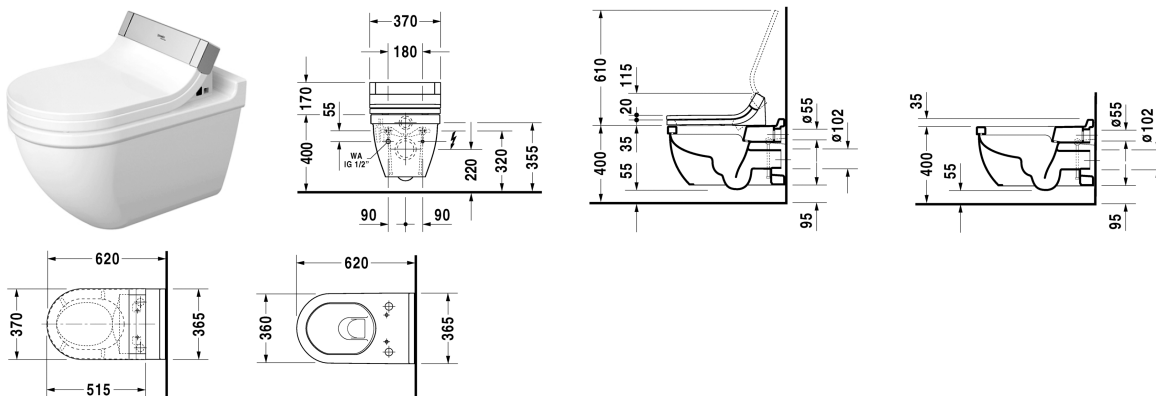

Toilet wall mounted # 222659..00

|< 370 mm >|

Toilet wall mounted	Dimension	Weight	Order number
washdown model, only in combination with SensoWash Starck C, connecting elements for SensoWash with concealed connections included, Durafix included			
Colors			
00 White Alpin			
Variant			
♠ 4,5 l	370 x 620 mm	29,000 kg	222659..00
Sanitary ceramics with the special WonderGliss surface finish will remain clean and attractive-looking for a long time to come. When ordering WonderGliss please add a "1" as eleventh digit to the model number.			
Accessory			
Noise reduction gasket for wall mounted toilet		0,300 kg	005020
Fixing for wall mounted bidet and wall mounted toilet	Ø 12 x 180 mm	0,200 kg	006500
Mounting set for in-wall carrier			005072
SensoWash Starck C shower toilet seat with concealed connections, Remote control included, Electromotive actuated seat and lid, Rear-, Lady- and Comfortwash, individual adjustment of water-, air- and seat temperature as well as spray wand position and water spray intensity, Self-cleaning spray wand, 2 individually programmable user profiles, Night light, Quick release: easy seat unit removal, on / off-button	370 x 515 mm	6,400 kg	610001
SensoWash Starck e shower toilet seat Integrated safety device according to EN 1717, with concealed connections, Remote control included, Electromotive actuated seat and lid, individual adjustment of water- and seat temperature as well as spray wand position and water spray intensity, Self-cleaning spray wand, Rear-, Lady- and Comfortwash, 2 individually programmable user profiles, Night light, Quick release: easy seat unit removal, on / off-button, AC 220 - 240V 50Hz	370 x 532 mm	6,400 kg	610001

All drawings contain the necessary measurements which are subject to standard tolerances. They are stated in mm and are non-binding. Exact measurements, in particular for customised installation scenarios, can only be taken from the finished ceramic piece.