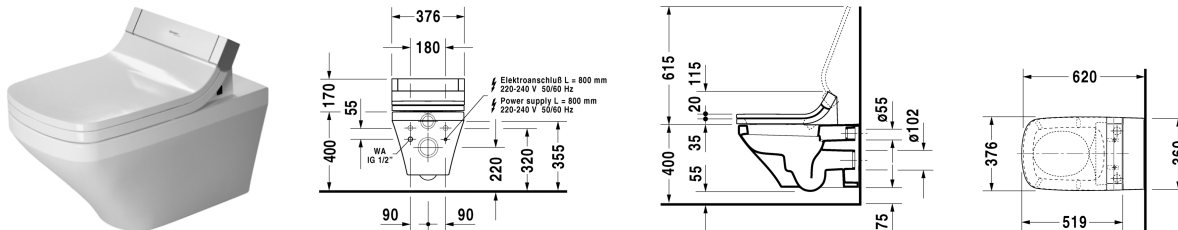

Toilet wall mounted # 253759..00

| < 370 mm > |

Toilet wall mounted	Dimension	Weight	Order number
washdown model, only in combination with SensoWash DuraStyle, connecting elements for SensoWash with concealed connections included, Durafix included			
Colors			
00 White Alpin			
Variant			
◆ 4,5 l	370 x 620 mm	31,000 kg	253759..00
Sanitary ceramics with the special WonderGliss surface finish will remain clean and attractive-looking for a long time to come. When ordering WonderGliss please add a "1" as eleventh digit to the model number.			
Accessory			
Befestigung for wall mounted bidet and wall mounted toilet	Ø 12 x 180 mm	0,200 kg	006500
Schallschutz-Set for wall mounted toilet		0,300 kg	005064
Montageset for in-wall carrier			005072
SensoWash DuraStyle by Starck Dusch WC-Sitz with concealed connections, Remote control included, Electromotive actuated seat and lid, Rear-, Lady- and Comfortwash, individual adjustment of water-, air- and seat temperature as well as spray wand position and water spray intensity, Self-cleaning spray wand, 2 individually programmable user profiles, Night light, Quick release: easy seat unit removal, on / off-button	376 x 519 mm	6,400 kg	610200
SensoWash DuraStyle e by Starck Dusch WC-Sitz Integrated safety device according to EN 1717, with concealed connections, Remote control included, Electromotive actuated seat and lid, Rear-, Lady- and Comfortwash, individual adjustment of water- and seat temperature as well as spray wand position and water spray intensity, Self-cleaning spray wand, 2 individually programmable user profiles, Night light, Quick release: easy seat unit removal, on / off-button, AC 220 - 240V 50Hz	376 x 536 mm	6,400 kg	610200

All drawings contain the necessary measurements which are subject to standard tolerances. They are stated in mm and are non-binding. Exact measurements, in particular for customised installation scenarios, can only be taken from the finished ceramic piece.