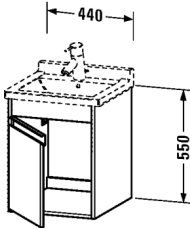

Vanity unit wall-mounted # KT 6662 L/R

|< 440 mm >|

Ketho

Vanity unit wall-mounted	Dimension	Weight	Order number
1 door, for Starck 3 # 030348 Zusatzinformationen Space saving siphon # 005073 is recommended / Required specification for ordering: / - Hinges left (L) / right (R)			
Variant	440 x 455 mm	-	KT 6662 L/R