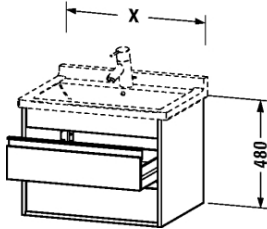

Vanity unit wall-mounted # KT 6643

|< 650 mm >|

Ketho

Vanity unit wall-mounted	Dimension	Weight	Order number
2 drawers, upper drawer including cut-out for siphon and siphon cover, for Starck 3 # 030470 Zusatzinformationen Space saving siphon # 005073 is recommended			
Variant	650 x 465 mm	-	KT 6643