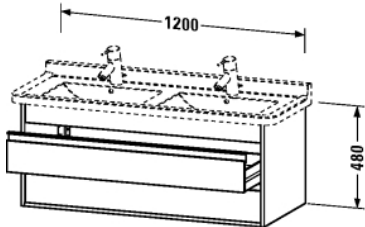

**Vanity unit wall-mounted # KT 6646**

|< 1200 mm >|

Ketho

Vanity unit wall-mounted	Dimension	Weight	Order number
2 drawers, upper drawer including cut-out for siphon and siphon cover, for Starck 3 # 033213 Zusatzinformationen Space saving siphon # 005073 is recommended			
<b>Variant</b>	1200 x 465 mm	-	KT 6646