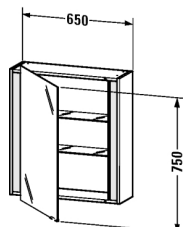

Mirror cabinet # KT 7530 L/R

|< 650 mm >|

Ketho

Mirror cabinet	Dimension	Weight	Order number
IP 44, 1 mirror door, 1 handle attached, 2 glass shelves, 1 socket inside right, 2 fluorescent tubes T5 14 W 835 W, 1 sensor switch bottom right Zusatzinformationen Handels attached, including fixing for installation on mirror glass as needed / Distance between sensor and reflecting surfaces = minimum 75 mm / Required specification for ordering: / - Hinges left (L) / right (R) / - Body colour			
Variant	650 x 180 mm	-	KT 7530 L/R