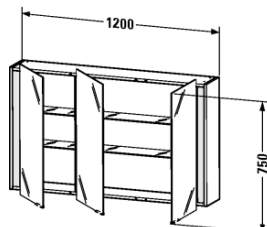

Mirror cabinet # KT 7533

|< 1200 mm >|

Ketho

Mirror cabinet	Dimension	Weight	Order number
IP 44, 1 double mirror door, 1 mirror door, 4 glass shelves, 1 socket inside right, 2 fluorescent tubes T5 14 W 835 W, 1 sensor switch bottom right Zusatzinformationen Handels attached, including fixing for installation on mirror glass as needed / Distance between sensor and reflecting surfaces = minimum 75 mm / Required specification for ordering: / - Body colour			
Variant	1200 x 180 mm	-	KT 7533