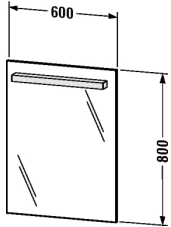

Mirror with lighting # LM 9870

|< 600 mm >|

Light and Mirrors

Mirror with lighting	Dimension	Weight	Order number
IP 44, 1 lamp (flourescent tube T5 13 W 835 W)			
Variant			
	600 x 20/75 mm	-	LM 9870

#general.techdrawhintpdf